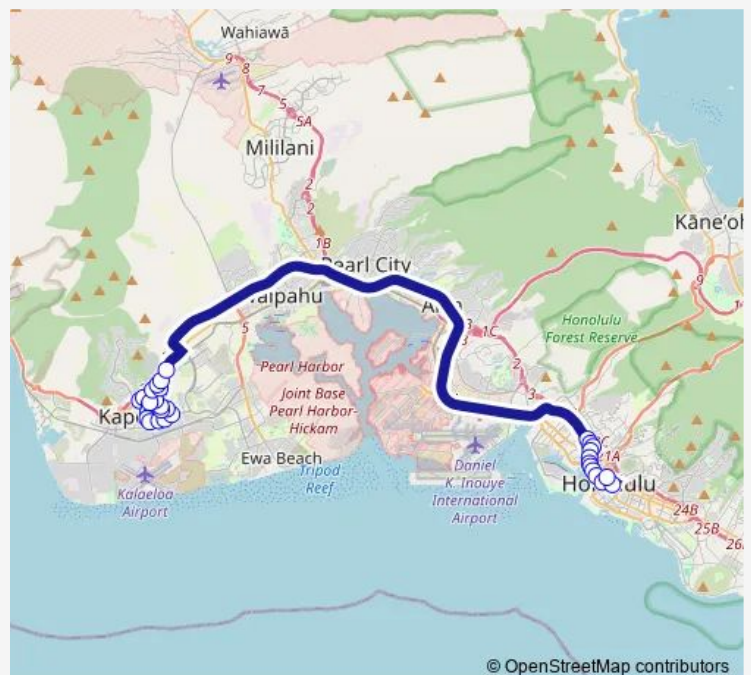

### Direction

Farrington HWY + Fort Barrette Rd — S Beretania ST + Punchbowl St

32 stops

[Open route schedule](#)

Farrington HWY + Fort Barrette Rd

Farrington HWY + Kealanani Ave

Kumuiki ST + Kealanani Ave

Kumuiki ST + Kumulipo St

### Route schedule

Farrington HWY + Fort Barrette Rd — S Beretania ST + Punchbowl St

Monday 05:09-05:25

Tuesday 05:09-05:25

Wednesday 05:09-05:25

Thursday 05:09-05:25

Friday 05:09-05:25

Saturday —

### Route info

Direction: Farrington HWY + Fort Barrette Rd

Stops: 32

Trip Duration: 0 hour 57 min

■ 94 — Villages of Kapolei

Vineyard BL + PUA Ln

Vineyard BL + Liliha St

Liliha ST + N King St

## Route info

Direction: Alapai Transit Center (Stops 1-4)

Stops: 27

Trip Duration: 1 hour 13 min

Kealanani AVE + Kuloa Ave

Farrington HWY + OPP Kealanani Dr

Makakilo DR + Farrington Hwy

94 Bus time schedules and route maps are available in an offline PDF at [busmaps.com](https://busmaps.com). Use the [busmaps.com](https://busmaps.com) website to see live bus times, train schedule or subway schedule, and step-by-step directions for all public transit in Honolulu