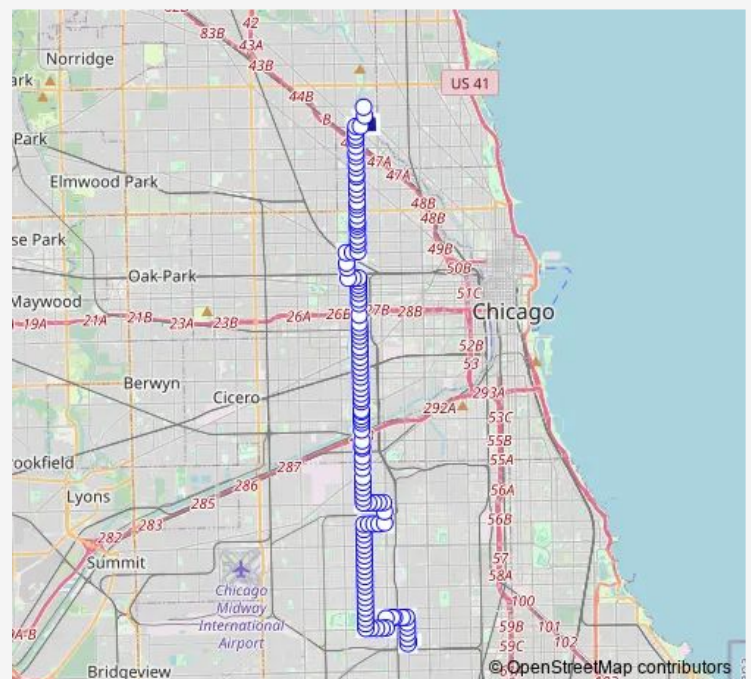

71st Street & Rockwell

71st Street & Washtenaw

71st Street & California

California & 70th Street

California & Lithuanian Plaza/69th Street

California & 68th Street

California & Marquette Rd

California & 66th Street

Saturday 04:40-22:30

Sunday 05:20-22:10

Route info

Direction: 74th Street & Damen

Stops: 122

Trip Duration: 1 hour 14 min

94 — California

California & 64th Street

California & 63rd Street

California & 62nd Street

California & 61st Street

California & 60th Street

California & 59th Street

California & 58th Street

California & 57th Street

California & 56th Street

California & 55th Street

California & 54th Street

California & 53rd Street

California & 52nd Street

California & 51st Street

51st Street & Washtenaw

51st Street & Rockwell

51st Street & Campbell