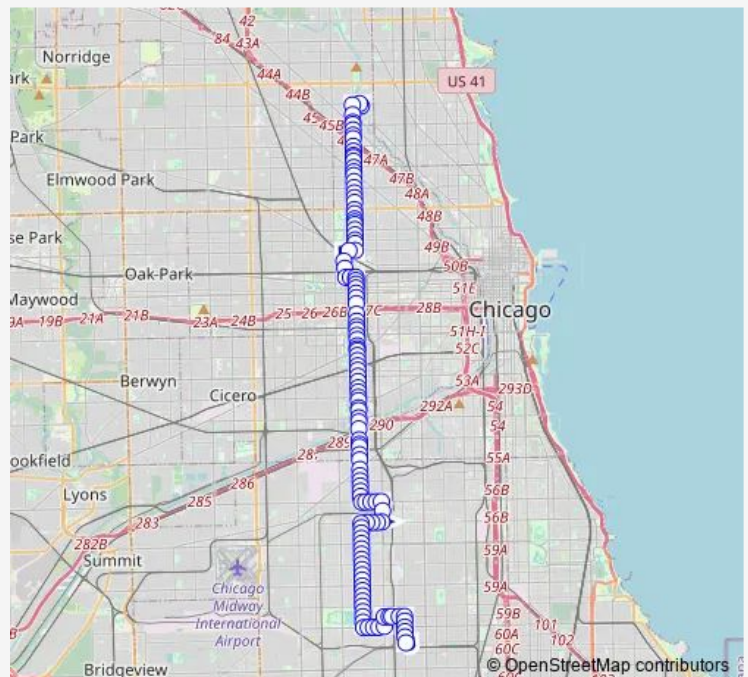

71st Street & Rockwell

71st Street & Washtenaw

71st Street & California

California & 70th Street

California & Lithuanian Plaza/69th Street

California & 68th Street

California & Marquette Rd

California & 66th Street

Saturday 04:40-22:30

Sunday 05:20-22:10

Route info

Direction: 74th Street & Damen

Stops: 122

Trip Duration: 1 hour 32 min

94 — California

California & 64th Street

California & 63rd Street

California & 62nd Street

California & 61st Street

California & 60th Street

California & 59th Street

California & 58th Street

California & 57th Street

California & 56th Street

California & 55th Street

California & 54th Street

California & 53rd Street

California & 52nd Street

California & 51st Street

51st Street & Washtenaw

51st Street & Rockwell

51st Street & Campbell