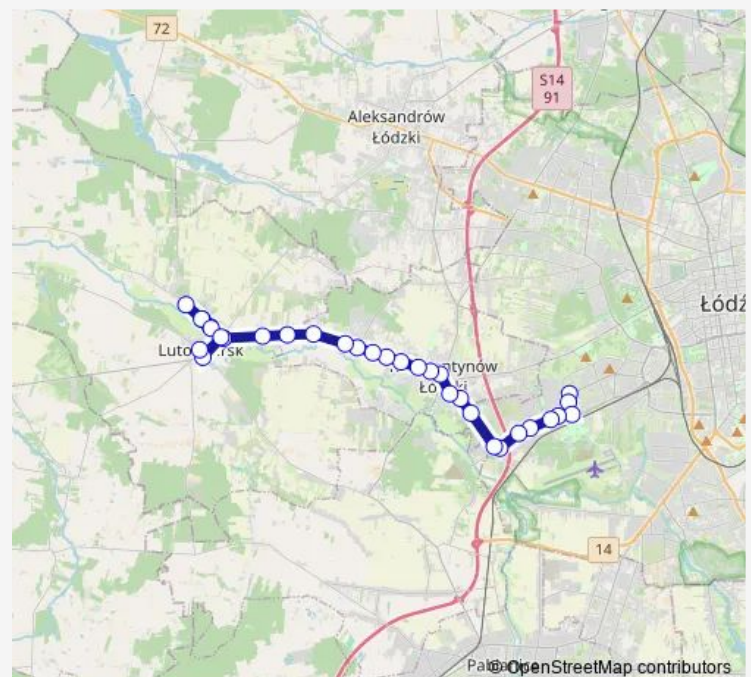

### Route schedule

Retkinia (2084) — pl. Jana Pawła II (Lutomiersk) (4862)

Monday 03:24-22:43

Tuesday 03:24-22:43

Wednesday 03:24-22:43

Thursday 03:24-22:43

Friday 03:24-22:43

Saturday 03:43-22:43

### Route info

Direction: Retkinia (2084)

Stops: 32

Trip Duration: 0 hour 41 min

94

BusMaps

Mirosławice I NŻ (3269)

Mirosławice II NŻ (3090)

## Route info

Direction: pl. Jana Pawła II (Lutomiersk) (4862)

Stops: 26

Trip Duration: 0 hour 34 min