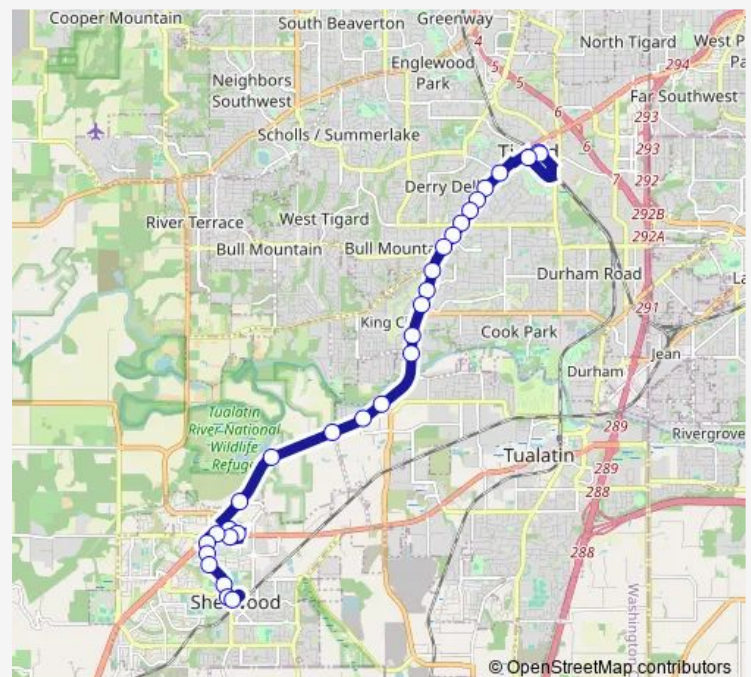

SW Pacific Hwy & Bull Mtn

### Route schedule

SW 1st & Pine — Tigard Transit Center

Monday 05:47-23:22

Tuesday 05:47-23:22

Wednesday 05:47-23:22

Thursday 05:47-23:22

Friday 05:47-23:22

Saturday 05:47-23:22

### Route info

Direction: SW 1st & Pine

Stops: 30

Trip Duration: 0 hour 27 min

94 — Tigard/Sherwood

BusMaps

SW Pacific Hwy & Canterbury

SW Pacific Hwy & Mcdonald/Garde