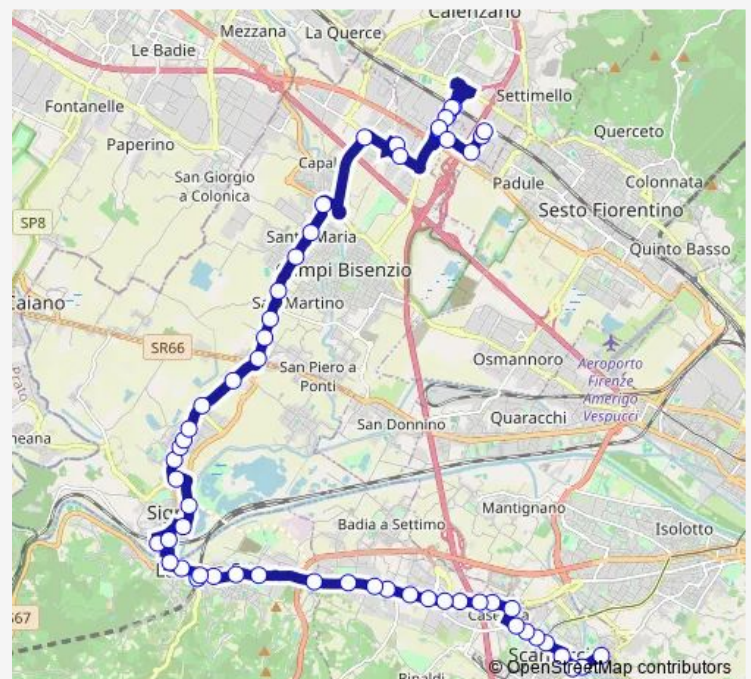

### Direction

Pocchianti Ballerini — Manetti & Roberts

57 stops

[Open route schedule](#)

Pocchianti Ballerini

Marconi Dante

Piazza Matteotti

Dei Rossi

### Route schedule

Pocchianti Ballerini — Manetti & Roberts

Monday 06:52-18:06

Tuesday 06:52-18:06

Wednesday 06:52-18:06

Thursday 06:52-18:06

Friday 06:52-18:06

Saturday —

### Route info

Direction: Pocchianti Ballerini

Stops: 57

Trip Duration: 1 hour 6 min

Livornese Cadorna

Lastra A Signa Fs

Di Rimaggio Livornese

Livornese Del Leccio

## Route info

Direction: Manetti & Roberts

Stops: 53

Trip Duration: 1 hour 4 min

Signa Fs

Roma Cavallotti

Dello Stadio Gramsci

Livornese Presidio Asl