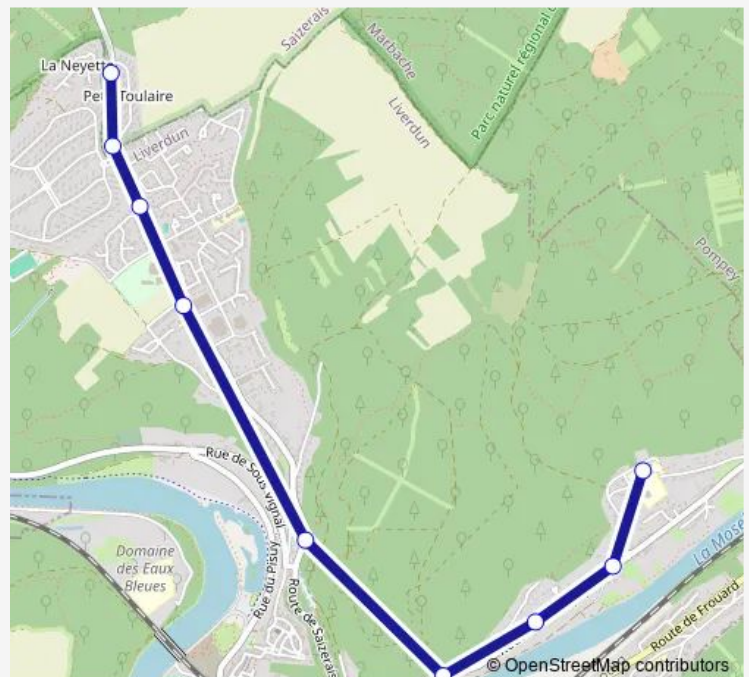

Chapelle Bel Amour

Maladrerie (port)

La salle (rue de )

Gravelotte

Grandville

Collège Grandville

**Route schedule**

Lotissement Toulaire — Collège Grandville

Monday 07:10

Tuesday 07:10

Wednesday 07:10

Thursday 07:10

Friday 07:10

Saturday —

Sunday —

**Route info**

Direction: Lotissement Toulaire

Stops: 10

Trip Duration: 0 hour 20 min

**Direction**

Collège Grandville — Neyette

9 stops

[Open route schedule](#)

Collège Grandville