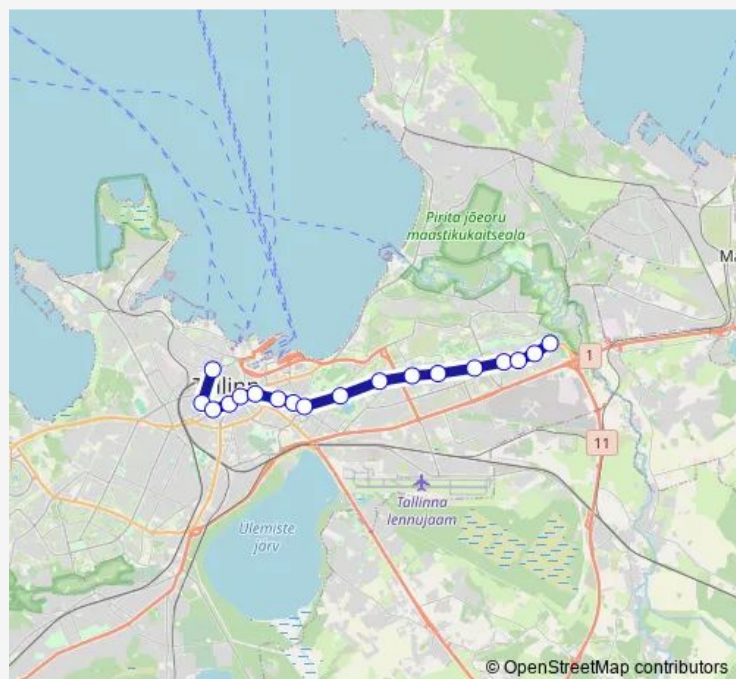

Bus 94 ÖÖ Balti jaam - Priisle

[Go to website](#)

Direction

Balti jaam 3 (train station) — Priisle

18 stops

[Open route schedule](#)

Balti jaam 3 (train station)

A. Adamsoni

Route schedule

Balti jaam 3 (train station) — Priisle

Monday	—
Tuesday	—
Wednesday	—
Thursday	—
Friday	24:30-02:30 ⁺¹
Saturday	03:00-02:30 ⁺¹
Sunday	03:00-03:30

Route info

Direction: Balti jaam 3 (train station)

Stops: 18

Trip Duration: 0 hour 25 min

© OpenStreetMap contributors

94 — ÖÖ Balti jaam - Priisle

BusMaps

Direction

Priisle — Balti jaam (train station)

23 stops