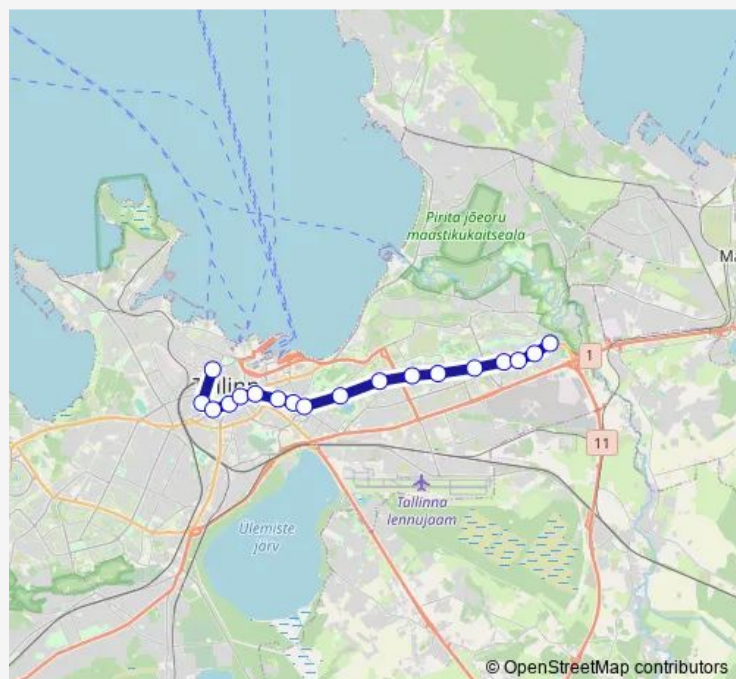

Bus 94 ÖÖ Balti jaam - Priisle

[Go to website](#)

Direction

Balti jaam 3 (train station) — Priisle

18 stops

[Open route schedule](#)

Balti jaam 3 (train station)

A. Adamsoni

Route schedule

Balti jaam 3 (train station) — Priisle

Monday 03:00-03:30

Tuesday —

Wednesday —

Thursday —

Friday —

Saturday 24:30-02:30⁺¹

Sunday 03:00-02:30⁺¹

Route info

Direction: Balti jaam 3 (train station)

Stops: 18

Trip Duration: 0 hour 25 min

© OpenStreetMap contributors

94 — ÖÖ Balti jaam - Priisle

BusMaps

Direction

Priisle — Balti jaam (train station)

23 stops

[Open route schedule](#)

Priisle

Ussimäe tee

Priisle kauplus

Kuristiku