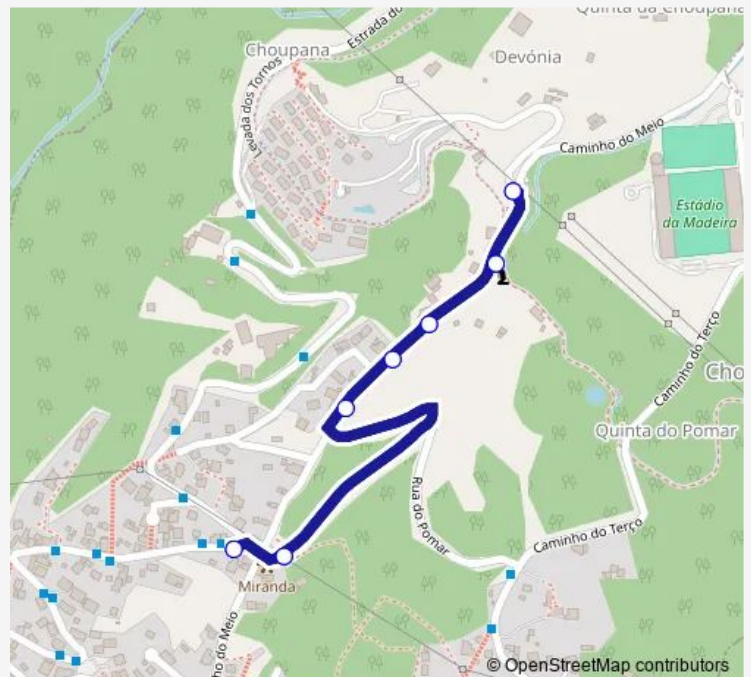

Bus 94 Largo Miranda - Choupana

[Go to website](#)

Direction

Largo do Miranda S (359) — Choupana T-94 (1128)

7 stops

[Open route schedule](#)

Largo do Miranda S (359)

Depois Largo Miranda (1191)

Tuesday 07:05-12:25

Wednesday 07:05-12:25

Thursday 07:05-12:25

Friday 07:05-12:25

Saturday —

Sunday —

Route info

Direction: Largo do Miranda S (359)

Stops: 7

Trip Duration: 0 hour 5 min

94 — Largo Miranda - Choupana

94 Bus time schedules and route maps are available in an offline PDF at busmaps.com. Use the busmaps.com website to see live bus times, train schedule or subway schedule, and step-by-step directions for all public transit in Funchal