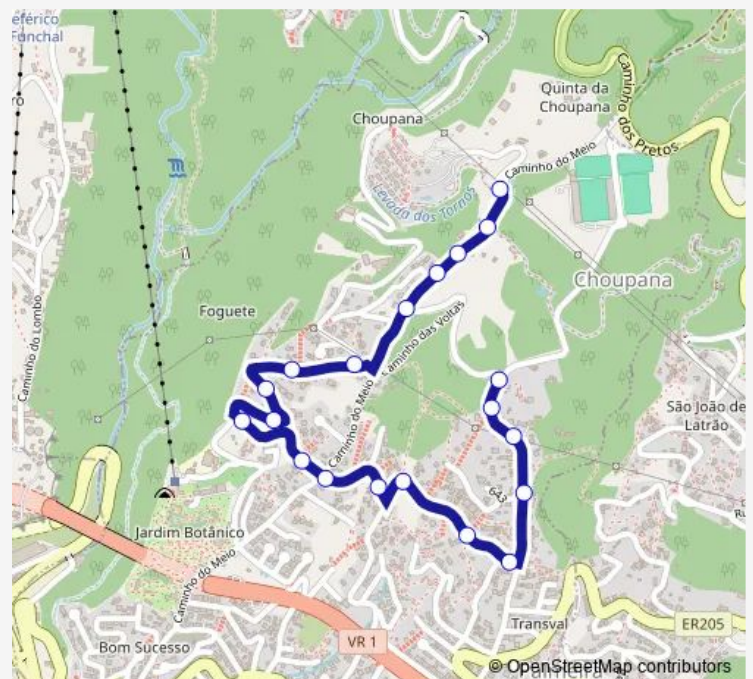

Thursday 08:15

Friday 08:15

Saturday —

Sunday —

Route info

Direction: Caminho do Terço T-94 (1152)

Stops: 13

Trip Duration: 0 hour 5 min

Friday 17:40

Saturday —

Sunday —

Route info

Direction: CAM das Voltas Escola (891)

Stops: 13

Trip Duration: 0 hour 5 min

Direction