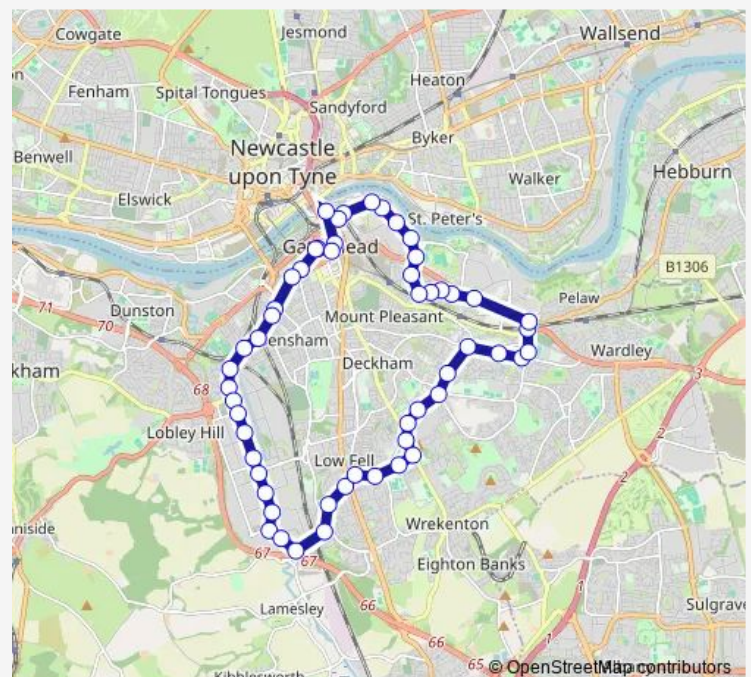

Thursday 05:35-23:04

Friday 05:35-23:04

Saturday 05:35-23:04

Sunday 05:39-23:04

Route info

Direction: Gateshead Interchange

Stops: 54

Trip Duration: 0 hour 46 min

94 — Gateshead - Gateshead

Chowdene Bank-Club

Beacon Lough Road - Home Avenue

Beacon Lough Road - Lorton Road

Beacon Lough Road-Kendal Crescent

Old Durham Road-Beacon Lough Road

Queen Elizabeth Hospital

Queen Elizabeth Hospital

Windy Nook Road

Windy Nook Road - Stone Street

Coldwell Lane

Felling Square

Watermill Lane-The Drive

Watermill Lane-High Heworth Lane

High Heworth Lane-The Burn

Heworth Interchange