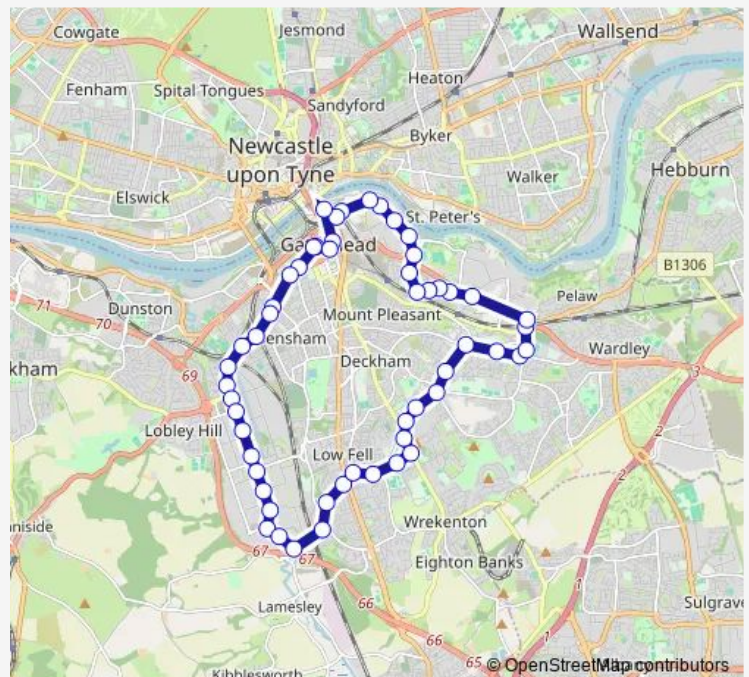

Thursday 05:35-23:04

Friday 05:35-23:04

Saturday 05:35-23:04

Sunday 05:39-23:04

Route info

Direction: Gateshead Interchange

Stops: 54

Trip Duration: 0 hour 46 min

94 — Gateshead - Gateshead

Chowdene Bank-Club

Beacon Lough Road - Home Avenue

Beacon Lough Road - Lorton Road

Beacon Lough Road-Kendal Crescent

Old Durham Road-Beacon Lough Road

Queen Elizabeth Hospital

Queen Elizabeth Hospital

Windy Nook Road

Windy Nook Road - Stone Street

Coldwell Lane

Felling Square

Watermill Lane-The Drive

Watermill Lane-High Heworth Lane

High Heworth Lane-The Burn

Heworth Interchange