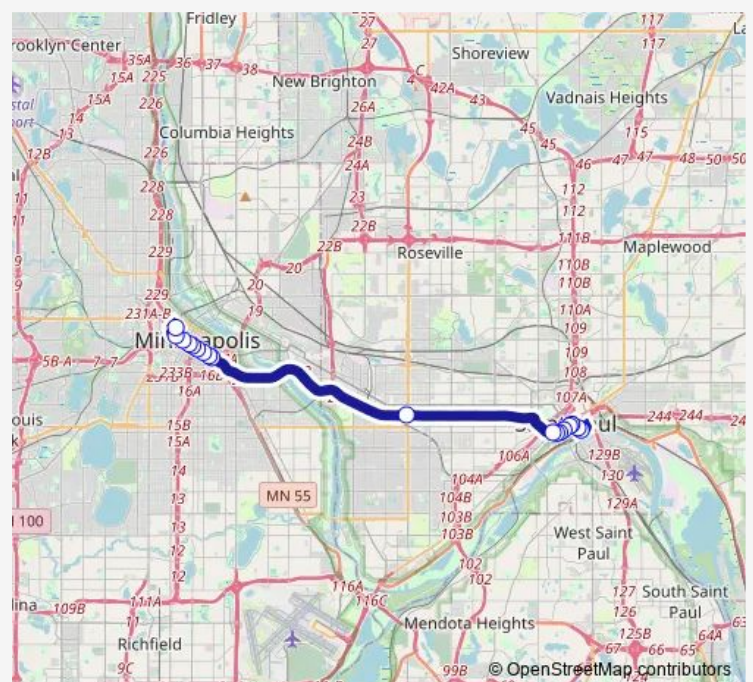

5th St & Roy Wilkins Auditorium

Rice Park Station

5th St & Wabasha St / Cedar St

5th St & Minnesota St

5th St & Jackson St

5th St & Sibley St / Wacouta St

Union Depot Station & Terminal

Route schedule

5th St Transit Center Gate B — Union Depot Station & Terminal

Monday 05:03-19:13

Tuesday 05:03-19:13

Wednesday 05:03-19:13

Thursday 05:03-19:13

Friday 05:03-19:13

Saturday —

Sunday —

Route info

Direction: 5th St Transit Center Gate B

Stops: 17

Trip Duration: 0 hour 28 min

Direction

Union Depot & Gate A1 — 5th St Transit Center Gate B

18 stops

[Open route schedule](#)

Union Depot & Gate A1

Sibley St & 4th St

6th St & Jackson St

6th St & Jackson / Robert

6th St & Cedar St

6th St & Wabasha St

6th St & Washington Station

6th St & Washington St / 7th St