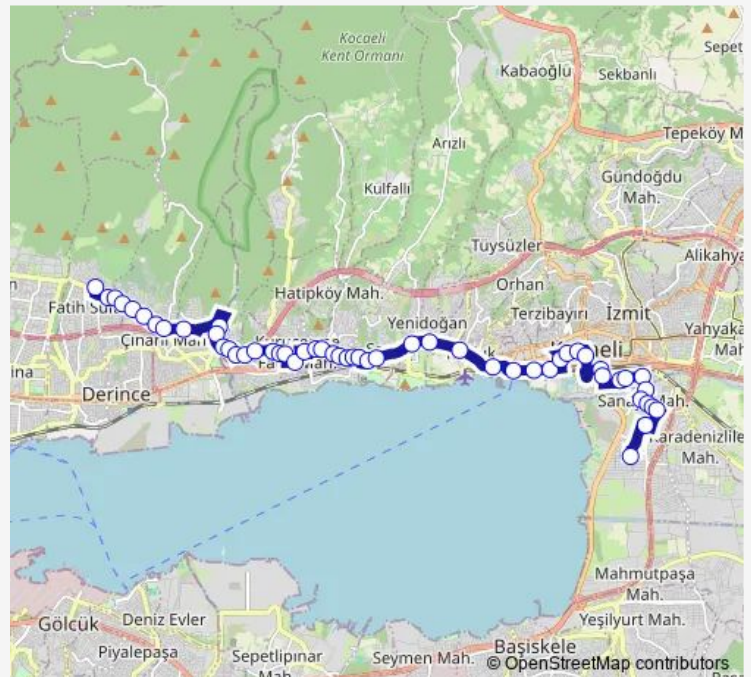

Thursday 06:35-23:30

Friday 06:35-23:30

Saturday 06:35-23:30

Sunday 07:00-23:30

Route info

Direction: Sanayii Merkez

Stops: 59

Trip Duration: 0 hour 33 min

94 — Sanayi-Harmantarla

BusMaps

Yeni Turan

Acisu Parki

Merkez Bankasi

Orduevi

Kütüphane

Dostluk Sitesi