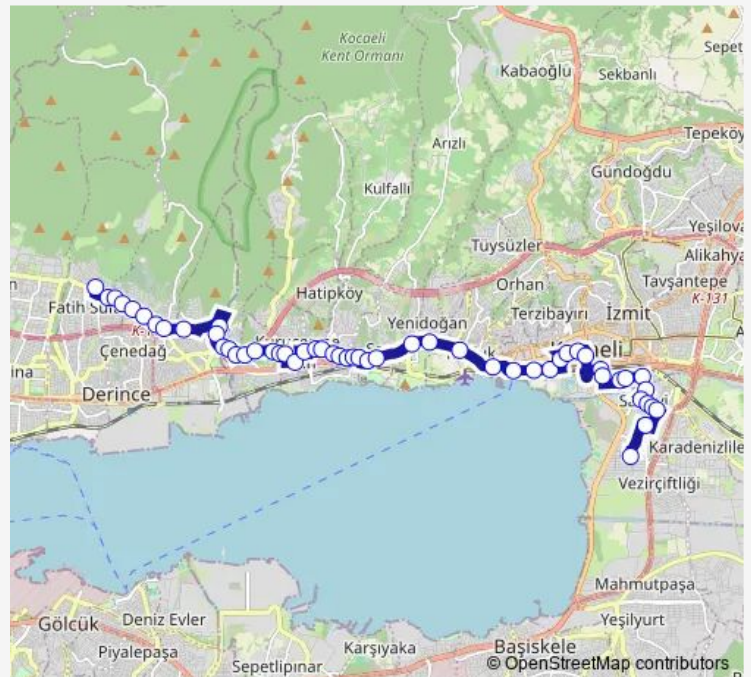

Thursday 06:35-23:30

Friday 06:35-23:30

Saturday 06:35-23:30

Sunday 07:00-23:30

Route info

Direction: Sanayii Merkez

Stops: 59

Trip Duration: 0 hour 33 min

■ 94 — Sanayi-Harmantarla

BusMaps

Yeni Turan

Acisu Parki

Merkez Bankasi

Orduevi

Kütüphane

Dostluk Sitesi