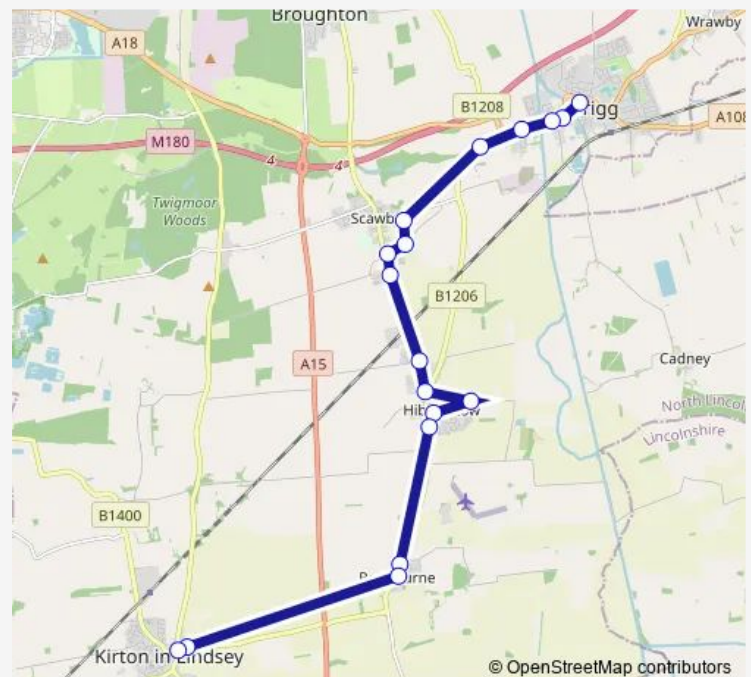

Bus 94 Brigg - Kirton In Lindsey

[Go to website](#)

Direction

Cary Lane — Southcliff Road (opp High Street)

18 stops

[Open route schedule](#)

Cary Lane

Brocklesby Court

Route schedule

Cary Lane — Southcliff Road (opp High Street)

Monday 09:40-15:40

Tuesday 09:40-15:40

Wednesday 09:40-15:40

Thursday 09:40-15:40

Friday 09:40-15:40

Saturday —

Sunday —

Route info

Direction: Cary Lane

Stops: 18

Trip Duration: 0 hour 23 min

■ 94 — Brigg - Kirton In Lindsey

Direction

Southcliff Road (opp High Street) — Cary Lane

Brocklesby Court

Cary Lane

Route schedule

Southcliff Road (opp High Street) — Cary Lane

Monday 10:04-16:04

Tuesday 10:04-16:04

Wednesday 10:04-16:04

Thursday 10:04-16:04