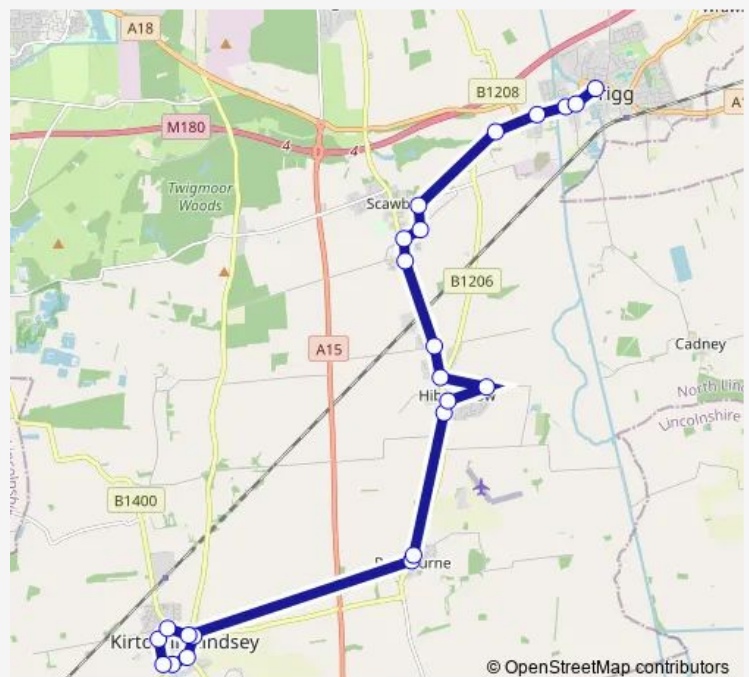

Route schedule

Cary Lane — Southcliff Road (opp High Street)

Monday 09:40-15:40

Tuesday 09:40-15:40

Wednesday 09:40-15:40

Thursday 09:40-15:40

Friday 09:40-15:40

Saturday —

Sunday —

Route info

Direction: Cary Lane

Stops: 18

Trip Duration: 0 hour 23 min

■ 94 — Brigg - Kirton In Lindsey

Direction

Southcliff Road (opp High Street) — Cary Lane

Brocklesby Court

Cary Lane

Route schedule

Southcliff Road (opp High Street) — Cary Lane

Monday 10:04-16:04

Tuesday 10:04-16:04

Wednesday 10:04-16:04

Thursday 10:04-16:04