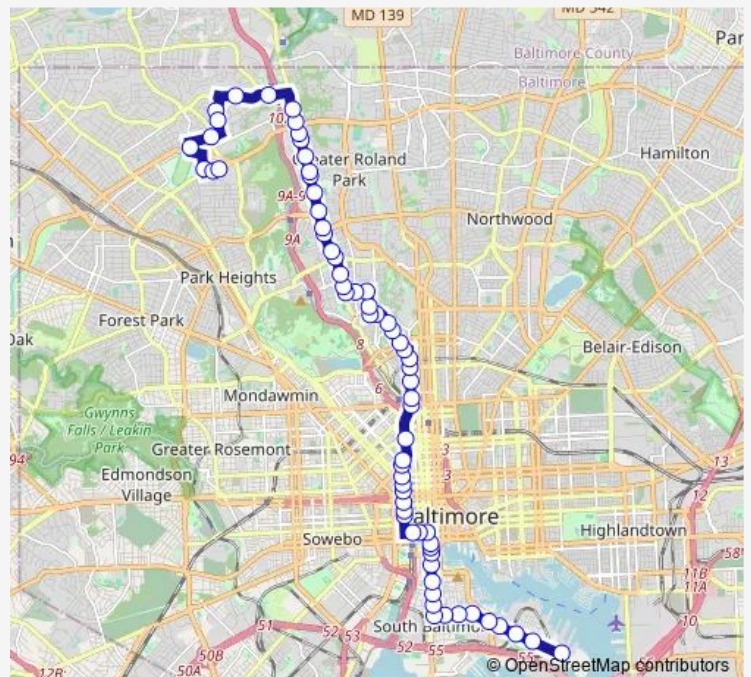

Bus 94 Fort Mchenry - Sinai Hospital

[Go to website](#)

Direction

Fort Mchenry — Sinai Hospital Loop ON-Street Stop

67 stops

[Open route schedule](#)

- Fort Mchenry
- Fort Ave & Andre St
- Fort Ave & Decatur St
- Fort Ave & Woodall St
- Fort Ave & Lawrence St
- Fort Ave & Jackson St
- Fort Ave & Riverside Ave
- Fort Ave & Light St
- Fort Ave & Charles St
- Charles St & Ostend St
- Charles St & Cross St
- Charles St & Henrietta St
- Charles St & Lee St
- Charles St & Conway St
- Charles ST & Hyatt nb
- Charles ST & Camden
- Lombard St & Charles St
- Lombard St & Hopkins Pl
- Lombard St & Howard St
- Eutaw ST & Fayette ST nb fs
- Eutaw ST & Lexington ST fs nb

Route schedule

Fort Mchenry — Sinai Hospital Loop ON-Street Stop

Monday	03:55-02:15 ⁺¹
Tuesday	03:55-02:15 ⁺¹
Wednesday	03:55-02:15 ⁺¹
Thursday	03:55-02:15 ⁺¹
Friday	03:55-02:15 ⁺¹
Saturday	03:53-23:52
Sunday	03:52-00:41 ⁺¹

Route info

Direction: Fort Mchenry

Stops: 67

Trip Duration: 0 hour 47 min

94 — Fort Mchenry - Sinai Hospital

Eutaw ST & Saratoga ST fs nb

Eutaw ST & Franklin ST fs nb

Eutaw ST & Centre ST nb

Eutaw ST & Madison ST nb

Eutaw ST & MLK Blvd nb

MLK Blvd & Linden AVE ns

Dolphin ST & Howard ST fs wb

Howard ST & North AVE nb

Howard ST & 20th ST nb

Howard ST & 23rd ST nb

Howard ST & 25th St