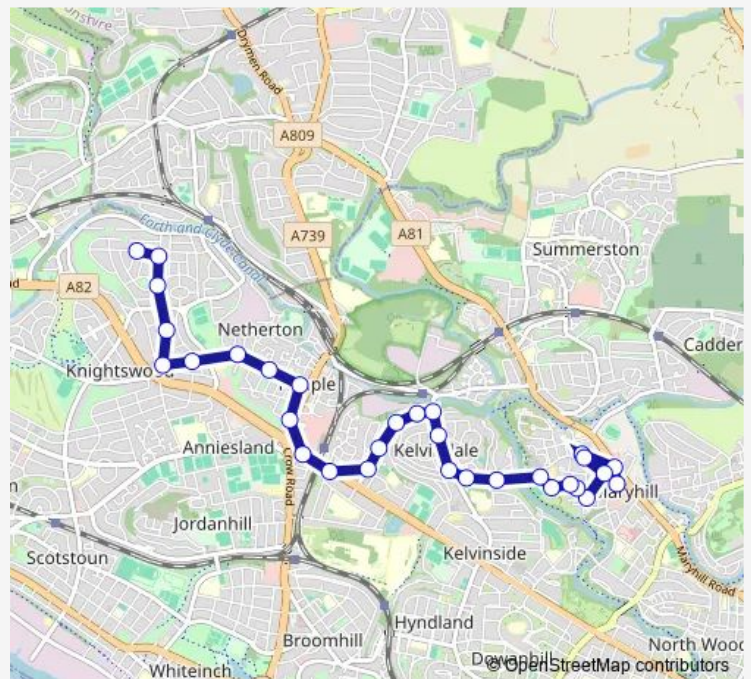

Bus 94

[Go to website](#)

Direction

Garrioch Gate — Herald Avenue

31 stops

[Open route schedule](#)

- Garrioch Gate
- Shawpark Street
- Glenfinnan Road
- Glenfinnan Place
- Strathcarron Place
- Wyndford Drive
- Invershin Drive
- Invershin Drive
- Migvie Place
- St Gregorys Primary
- Grandtuly Drive
- Ferngrove Avenue
- Baronald Gate
- Highfield Place
- Cleveden Place
- Cleveden Road
- Dorchester Avenue
- Ripon Drive
- Dorchester Place
- Ascot Avenue
- Anniesland Cross

Route schedule

Garrioch Gate — Herald Avenue

Monday	07:30-18:30
Tuesday	07:30-18:30
Wednesday	07:30-18:30
Thursday	07:30-18:30
Friday	07:30-18:30
Saturday	08:30-18:30
Sunday	—

Route info

Direction: Garrioch Gate

Stops: 31

Trip Duration: 0 hour 21 min

94

BusMaps

Glencoe Street

Linden Street

Hemlock Street

Tambowie Street

Thursday 07:10-18:01

Friday 07:10-18:01

Saturday 08:01-18:01

Sunday —

Route info

Direction: Herald Avenue

Stops: 27

Trip Duration: 0 hour 20 min