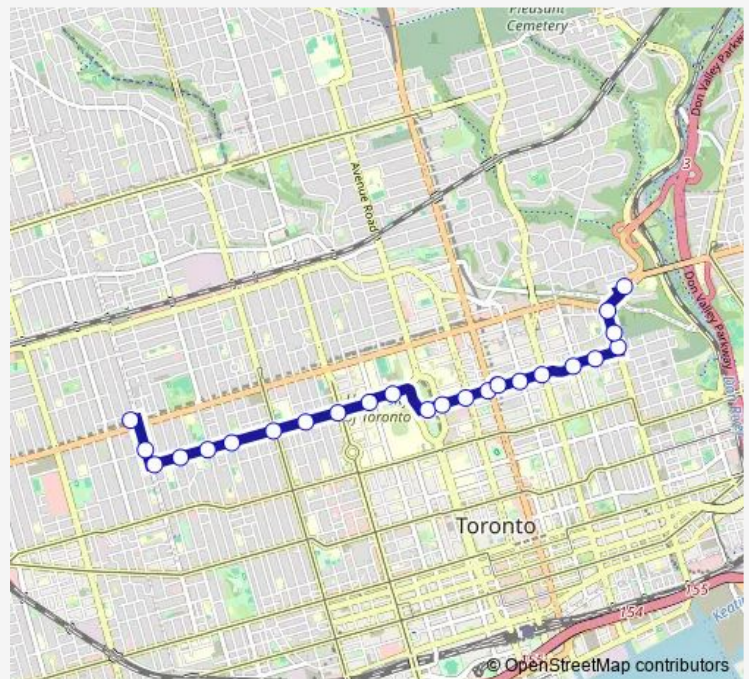

Bus 94 Wellesley

[Go to website](#)

Direction

Ossington Station — Castle Frank Station

24 stops

[Open route schedule](#)

- Ossington Station
- Ossington Ave at Hepbourne St
- Harbord St at Ossington Ave East Side
- Harbord St at Crawford St
- Harbord St at Grace St
- Harbord St at Manning Ave
- Harbord St at Bathurst St
- Harbord St at Brunswick Ave
- Harbord St at Spadina Ave
- Harbord St at St George St
- Hoskin Ave at Tower Rd - Wycliffe College
- Wellesley St West at Parliament Building
- Wellesley St West at Queen's Park Cres East East Side
- Wellesley St West at Bay St
- Wellesley St West at Yonge St
- Wellesley Station
- Wellesley St East at Church St
- Wellesley St East at Jarvis St
- Wellesley St East at Sherbourne St
- Wellesley St East at Ontario St
- Parliament St at Wellesley St East North Side

Route schedule

Ossington Station — Castle Frank Station

Monday	05:49-01:05 ⁺¹
Tuesday	05:49-01:05 ⁺¹
Wednesday	05:49-01:05 ⁺¹
Thursday	05:49-01:05 ⁺¹
Friday	05:49-01:05 ⁺¹
Saturday	05:50-01:04 ⁺¹
Sunday	07:43-01:07 ⁺¹

Route info

Direction: Ossington Station

Stops: 24

Trip Duration: 0 hour 37 min

94 — Wellesley

Parliament St at St James Ave

Parliament St at Bloor St East

Castle Frank Station

Monday 05:40-01:00⁺¹Tuesday 05:40-01:00⁺¹Wednesday 05:40-01:00⁺¹Thursday 05:40-01:00⁺¹Friday 05:40-01:00⁺¹Saturday 05:40-01:00⁺¹Sunday 07:40-01:00⁺¹

Route info

Direction: Castle Frank Station

Stops: 25

Trip Duration: 0 hour 36 min