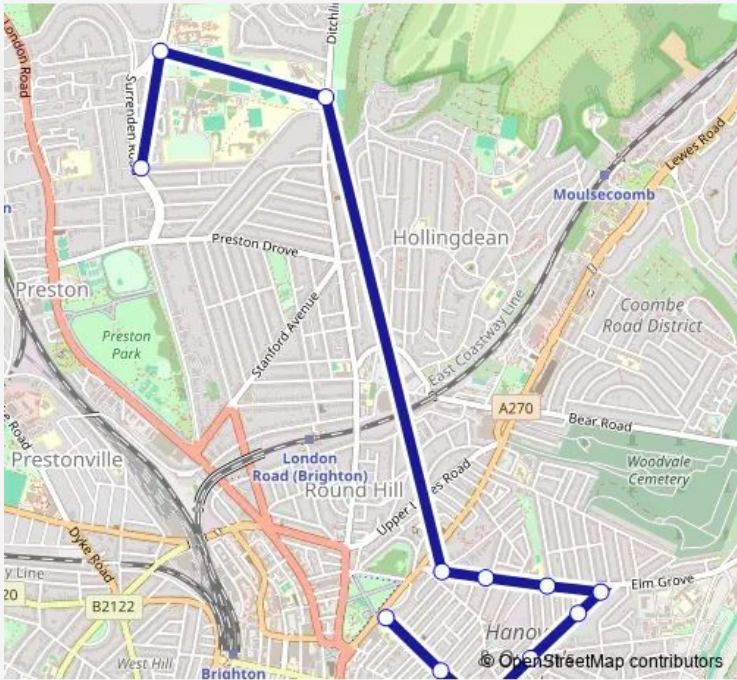

Bus 94 Brighton Southover St - Dorothy Stringer School

[Go to website](#)

Direction
 Dorothy Stringer School Grounds — Bottom of Elm Grove
 13 stops
[Open route schedule](#)

- Dorothy Stringer School Grounds
- The Level
- Hanover Street
- Washington Street
- Ewart Street
- Finsbury Road
- Pepper Pot
- The Hanover
- Baxter Street
- Queen's Park Junction
- Bonchurch Road
- De Montfort Road
- Bottom of Elm Grove

Route schedule
 Dorothy Stringer School Grounds — Bottom of Elm Grove

Monday	15:30
Tuesday	15:30
Wednesday	15:30
Thursday	15:30
Friday	15:30
Saturday	—
Sunday	—

Route info
 Direction: Dorothy Stringer School Grounds
 Stops: 13
 Trip Duration: 0 hour 22 min

94 — Brighton Southover St - Dorothy Stringer School **BusMaps**

Direction

Hanover Street — Loder Road

13 stops

[Open route schedule](#)

Hanover Street

Ewart Street

Finsbury Road

Friday 07:37-07:38

Saturday —

Sunday —

Route info

Direction: Hanover Street

Stops: 13

Trip Duration: 0 hour 27 min

94 Bus time schedules and route maps are available in an offline PDF at busmaps.com. Use the busmaps.com website to see live bus times, train schedule or subway schedule, and step-by-step directions for all public transit in Brighton