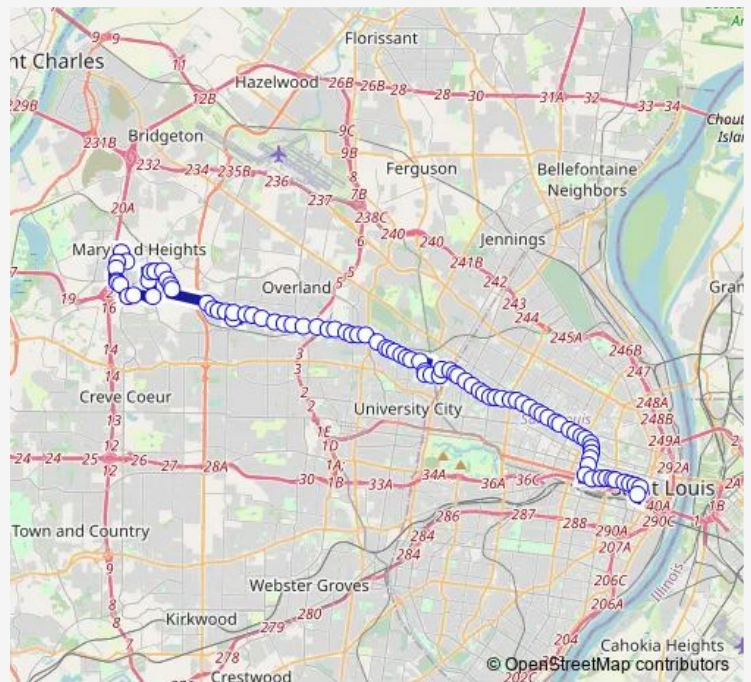

**Direction**  
 Progress Parkway @ Dorsett Eb — Civic Center Transit Center  
 89 stops  
[Open route schedule](#)

- Progress Parkway @ Dorsett Eb
- Weldon Parkway @ Kimler Sb
- Progress Parkway @ Kimler Sb
- 77 Progress Parkway Sb
- Progress Parkway @ Westport Plaza Sb
- Westport Plaza @ Progress Parkway Eb
- Westport Plaza @ FEE FEE Eb
- Lackland @ Altom Eb
- LACKLAND @ CONCOURSE EB
- SCHUETZ @ LACKLAND NB
- SCHUETZ @ WESTLINE INDUSTRIAL NB
- Adie @ Northline Industrial Eb
- Adie @ Rock Island Eb
- Adie @ Verna Eb
- Ball @ Lakeside Crossing Court Sb
- Ball @ Lakeside Service Sb
- Ball @ Page Service Sb
- Page @ Ruckert Eb
- Page @ Galt Industrial Eb
- 10720 Page Eb
- Page @ Warson Eb

Route schedule

Progress Parkway @ Dorsett Eb — Civic Center Transit Center

Monday	04:16-23:53
Tuesday	04:16-23:53
Wednesday	04:16-23:53
Thursday	04:16-23:53
Friday	04:16-23:53
Saturday	04:08-23:45
Sunday	04:18-23:47

Route info

Direction: Progress Parkway @ Dorsett Eb

Stops: 89

Trip Duration: 1 hour 18 min

Light House FOR THE Blind Eb

Page @ Ashby Eb

Page @ Page Industrial Eb

Page @ Lotsie Eb