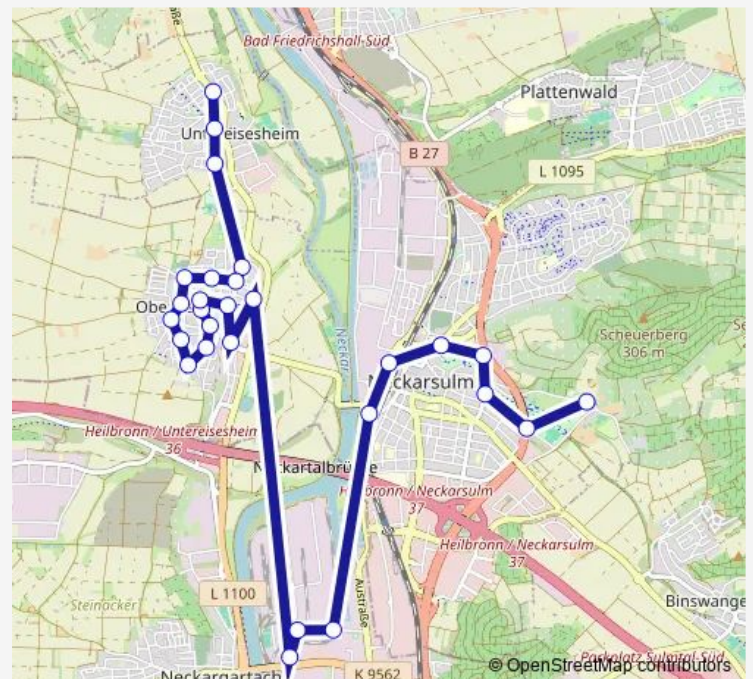

### Direction

undefined — undefined

0 stops

[Open route schedule](#)

### Route schedule

undefined — undefined

Monday 06:33-19:26

Tuesday 06:33-19:26

Wednesday 06:33-19:26

Thursday 06:33-19:26

Friday 06:33-19:26

Saturday 06:33-14:26

### Route info

Direction:

Stops: 0

Trip Duration: — min

## Direction

Untereisesheim, Durtal Brücke — Neckarsulm, ZOB/Ballei

24 stops

[Open route schedule](#)

Untereisesheim, Durtal Brücke

Untereisesheim, Kelterplatz

Untereisesheim, Siedlung

Obereisesheim, Fuchshalde