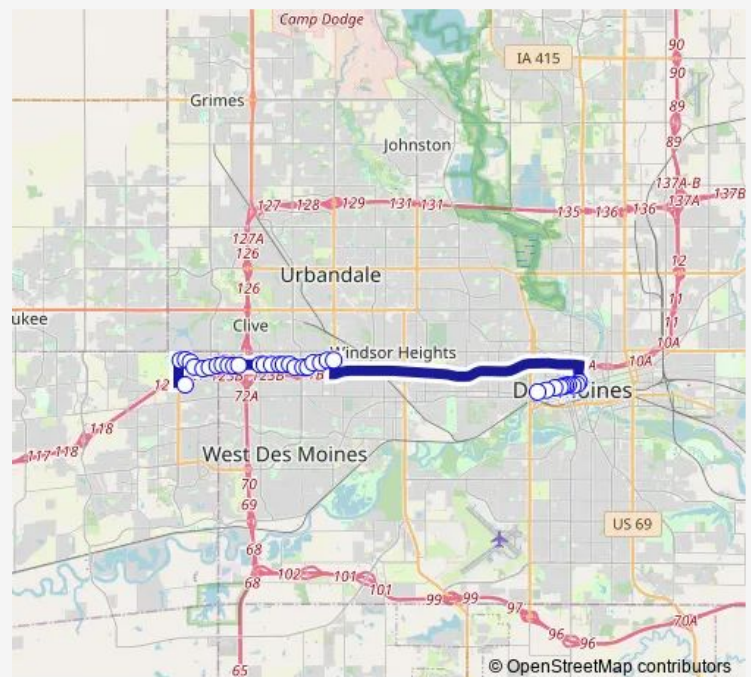

Westtown Pkwy / 22nd ST (FAR-Side), Wdm

Westtown Pkwy / 25th ST, Wdm

Westtown Pkwy / 28th ST, Wdm

Westtown Pkwy / 30th ST, Wdm

Westtown Pkwy / Valley West Mall, Wdm

Westtown Pkwy / Valley West DR (FAR-Side), Wdm

Westtown Pkwy / #3737, Wdm

Westtown Pkwy / Sandpiper DR, Wdm

Westtown Pkwy / 42nd ST, Wdm

Westtown Pkwy / 45th ST, Wdm

Westtown Pkwy / 48th ST, Wdm

Route schedule

Ingersoll AVE / 18th ST, Dsm — Office Plaza DR / Vista DR, Wdm

Monday 06:30-07:10

Tuesday 06:30-07:10

Wednesday 06:30-07:10

Thursday 06:30-07:10

Friday 06:30-07:10

Saturday —

Sunday —

Route info

Direction: Ingersoll AVE / 18th ST, Dsm

Stops: 35

Trip Duration: 0 hour 32 min

94 — Westtown Express

Westown Pkwy / 50th ST, Wdm

Westown Pkwy / Farm Bureau, Wdm

Westown Pkwy / #5701, Wdm

Westown Pkwy / West Lakes Pkwy, Wdm