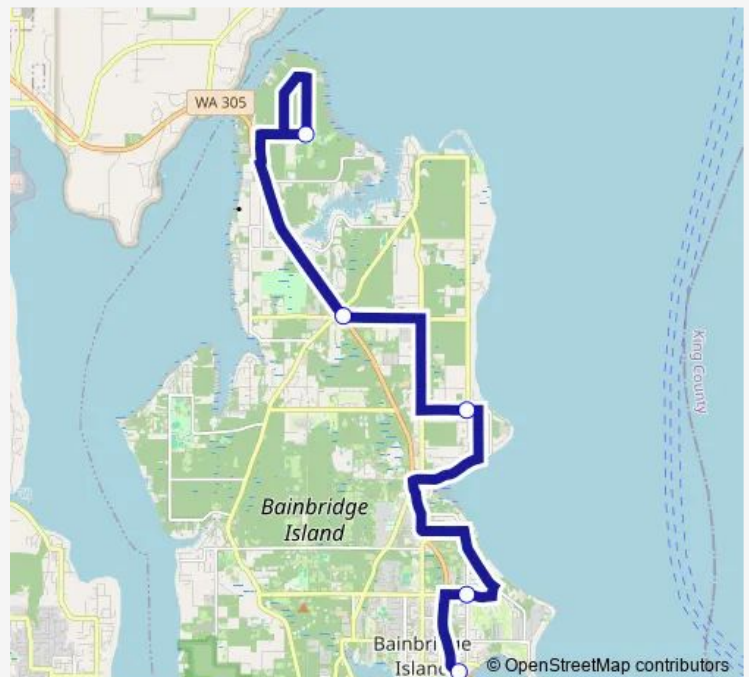

Bus 94 Agate Point

[Go to website](#)

Direction

Bloedel Reserve — Bainbridge Island Ferry Terminal

6 stops

[Open route schedule](#)

Bloedel Reserve

Day at Phelps (Hwy 305)

Wednesday 05:38-07:08

Thursday 05:38-07:08

Friday 05:38-07:08

Saturday —

Sunday —

Route info

Direction: Bloedel Reserve

Stops: 6

Trip Duration: 0 hour 29 min

94 — Agate Point

Direction

Bainbridge Island Ferry Terminal — Bloedel Reserve

5 stops

[Open route schedule](#)

Bainbridge Island Ferry Terminal

High School at Ferncliff

Thursday 15:45-18:30

Friday 15:45-18:30

Saturday —

Sunday —

Route info

Direction: Bainbridge Island Ferry Terminal

Stops: 5

Trip Duration: 0 hour 25 min