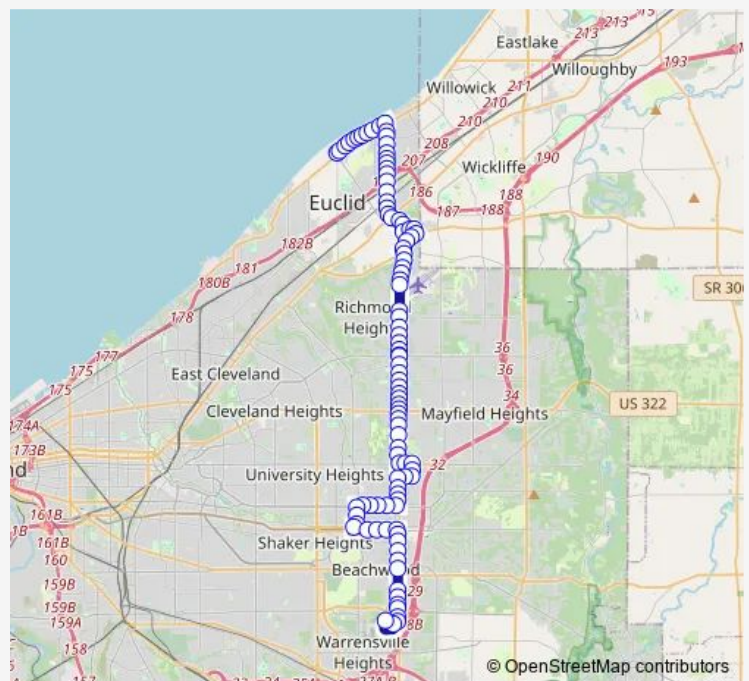

Richmond RD & George Zeiger Dr

George Zeiger DR & N Village Ln

26900 George Zeiger DR (Cleveland Clinic)

26000 George Zeiger DR (THE Hamptons Apts)

Cedar RD & George Zeiger Dr

Cedar RD & Beachwood Place Dr

RICHMOND RD & CEDAR RD

Richmond RD & Three Village Dr

1950 Richmond RD (Cleveland Clinic)

### Route schedule

Green RD Station — LAKESHORE BLVD & E 222ND ST STOP #2

Monday —

Tuesday —

Wednesday —

Thursday —

Friday —

Saturday 06:40-19:39

### Route info

Direction: Green RD Station

Stops: 82

Trip Duration: 0 hour 49 min

94 — East 260–Richmond

Richmond RD & Meadow Wood Blvd

Richmond RD & Clubside Rd

Richmond RD & Cheltenham Blvd