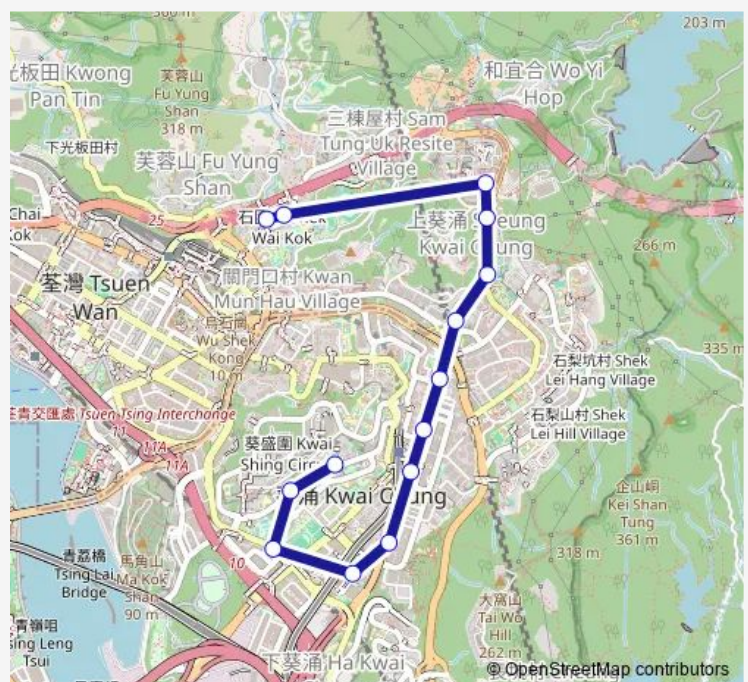

WO YI HOP Road, Near TAI Chuen Ping Street|Wo YI HOP Road Outside THE Apex|No. 33 WO YI HOP Road|Wo YI HOP Road Outside THE Apex

Route schedule

Kwai Shing Circuit, Near Hong Kong Institute OF Vocational Education (Kwai Chung)|Kwai Shing Circuit Public Light BUS Terminus — Shek TAU KOK Estate

Monday	06:00-22:30
Tuesday	06:00-22:30
Wednesday	06:00-22:30
Thursday	06:00-22:30
Friday	06:00-22:30
Saturday	06:00-22:30
Sunday	06:00-22:30

Route info

Direction: Kwai Shing Circuit, Near Hong Kong Institute OF Vocational Education (Kwai Chung)|Kwai Shing Circuit Public Light BUS Terminus

Stops: 20

Trip Duration: 0 hour 20 min

No.75-87 WO YI HOP Road|Wo YI HOP Road Outside
Kong Sheng Factory Building

WO YI HOP Road Opposite TO Sing Shing Building|Wo YI
HOP Road Outside House NO. 97-107

No.143 WO YI HOP Road|Wo YI HOP Road, Outside Riley
House|Wo YI HOP Road Outside Riley House |WO YI HOP
Road Outside Riley House

Thursday 05:15-22:30

Friday 05:15-22:30

Saturday 05:15-22:30

Sunday 05:15-22:30

Route info

Direction: Shek TAU KOK Estate

Stops: 14

Trip Duration: 0 hour 20 min