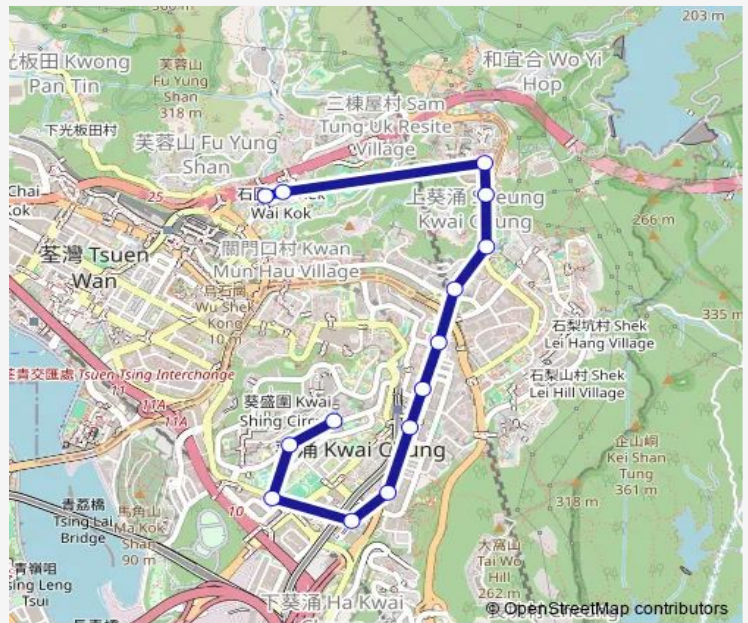

CASTLE PEAK ROAD-KWAI CHUNG OUTSIDE HOUSE NO. 450-454|CASTLE PEAK ROAD-KWAI CHUNG NEAR PING LAI PATH|CASTLE PEAK ROAD-KWAI CHUNG OUTSIDE HOUSE NO. 454

Route schedule

KWAI SHING CIRCUIT, NEAR HONG KONG INSTITUTE OF VOCATIONAL EDUCATION (KWAI CHUNG)|KWAI SHING CIRCUIT PUBLIC LIGHT BUS TERMINUS — SHEK TAU KOK ESTATE

Monday	06:00-22:30
Tuesday	06:00-22:30
Wednesday	06:00-22:30
Thursday	06:00-22:30
Friday	06:00-22:30
Saturday	06:00-22:30
Sunday	06:00-22:30

Route info

Direction: KWAI SHING CIRCUIT, NEAR HONG KONG INSTITUTE OF VOCATIONAL EDUCATION (KWAI CHUNG)|KWAI SHING CIRCUIT PUBLIC LIGHT BUS TERMINUS

Stops: 20
 Trip Duration: 0 hour 22 min

WO YI HOP ROAD, NEAR TAI CHUEN PING STREET|WO YI HOP ROAD OUTSIDE THE APEX|NO. 33 WO YI HOP ROAD|WO YI HOP ROAD OUTSIDE THE APEX

NO.75-87 WO YI HOP ROAD|WO YI HOP ROAD OUTSIDE KONG SHENG FACTORY BUILDING

Thursday 05:15-22:30

Friday 05:15-22:30

Saturday 05:15-22:30

Sunday 05:15-22:30

Route info

Direction: SHEK TAU KOK ESTATE

Stops: 14

Trip Duration: 0 hour 22 min