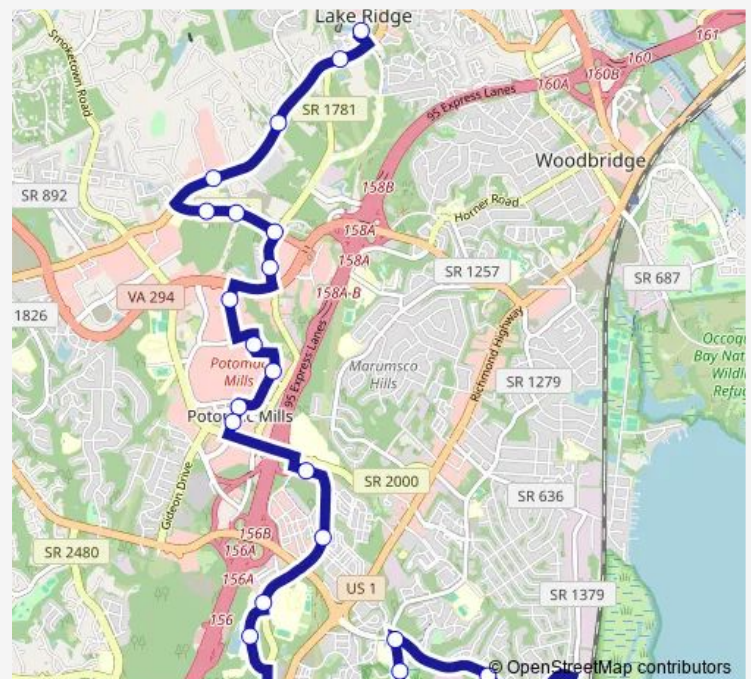

Neabsco Mills Rd @ N College Dr

N College Dr @ Nova Campus

Blackburn Rd @ Route 1

Blackburn Rd @ Admiral Black Dr

Blackburn Rd @ Rippon Blvd

Rippon Blvd @ Widgeon Way

Route schedule

Harbor Dr @ Lake Manor Dr — Rippon VRE Departures

Monday 06:05-22:45

Tuesday 06:05-22:45

Wednesday 06:05-22:45

Thursday 06:05-22:45

Friday 06:05-22:45

Saturday 06:55-21:40

Sunday 06:55-21:45

Route info

Direction: Harbor Dr @ Lake Manor Dr

Stops: 24

Trip Duration: 0 hour 50 min

94 — Lake Ridge Connector

Rippon Blvd before Marsh Overlook Dr

Rippon Blvd @ Big Grest Ln

Rippon VRE Departures

Direction

Rippon VRE Departures — Harbor Dr @ Lake Manor Dr

25 stops

[Open route schedule](#)

Rippon VRE Departures

Rippon Blvd @ Avocet Loop

Rippon Blvd @ Marsh Overlook Dr

Rippon Blvd @ Teal way

Rippon Blvd @ Old Coach Rd