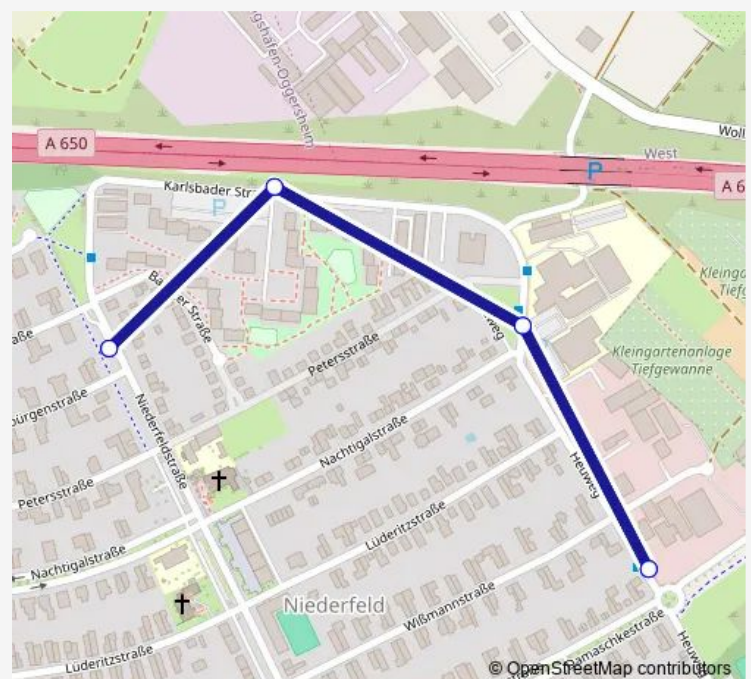

Bus 94 LU Berliner Platz - Am Schwanen - Marienkrankenhaus - Niederfeld

[Go to website](#)

Direction

Heuweg — Niederfeld

4 stops

[Open route schedule](#)

Heuweg

Berufsbildungszentrum

Karlsbader Straße

Niederfeld

Route schedule

Heuweg — Niederfeld

Monday —

Tuesday —

Wednesday —

Thursday —

Friday —

Saturday 04:29

Sunday 04:29

Route info

Direction: Heuweg

Stops: 4

Trip Duration: 0 hour 3 min

94 Bus time schedules and route maps are available in an offline PDF at busmaps.com. Use the busmaps.com website to see live bus times, train schedule or subway schedule, and step-by-step directions for all public transit in Ludwigshafen am Rhein