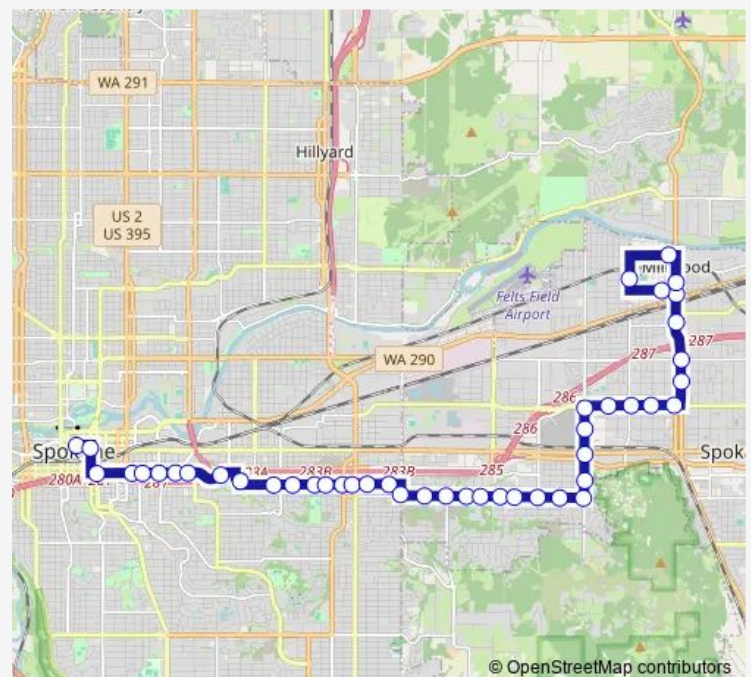

8th @ 6th

8th @ Woodlawn

8th @ Mckinnon

Route schedule

Buckeye @ Dale — Plaza Bay 12

Monday 19:58-20:58

Tuesday 19:58-20:58

Wednesday 19:58-20:58

Thursday 19:58-20:58

Friday 19:58-20:58

Saturday —

Sunday 08:28-19:28

Route info

Direction: Buckeye @ Dale

Stops: 42

Trip Duration: 0 hour 32 min

44 stops

[Open route schedule](#)

Plaza Bay 3

Stevens @ Sprague

3rd @ Washington

3rd & Pine

3rd @ Cowley

3rd @ Sherman

Thursday 05:50-23:20

Friday 05:50-23:20

Saturday 06:35-23:20

Sunday 08:40-19:40

Route info

Direction: Plaza Bay 3

Stops: 44

Trip Duration: 0 hour 40 min