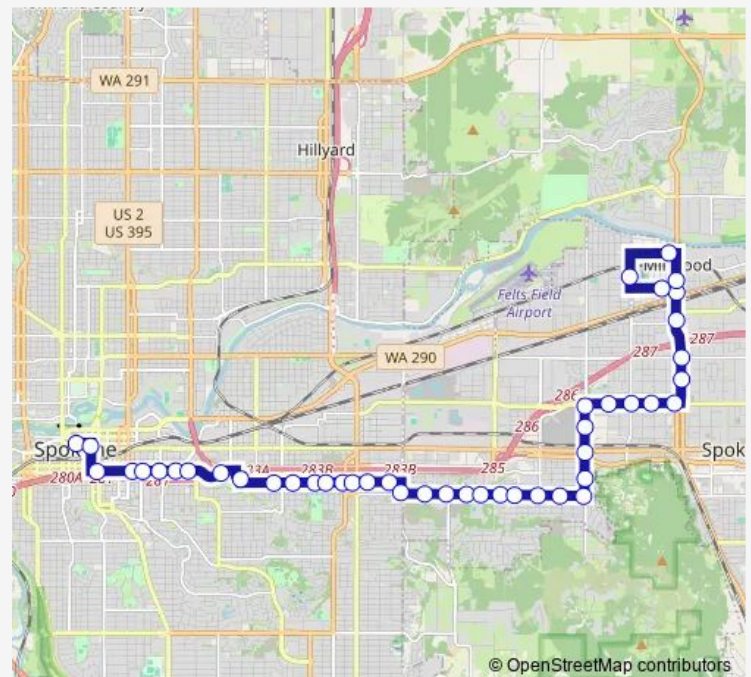

### Direction

Plaza Bay 4 — Buckeye @ Dale

44 stops

[Open route schedule](#)

Plaza Bay 4

Stevens @ Sprague

3rd @ Washington

3rd & Pine

### Route schedule

Plaza Bay 4 — Buckeye @ Dale

Monday 05:50-23:20

Tuesday 05:50-23:20

Wednesday 05:50-23:20

Thursday 05:50-23:20

Friday 05:50-23:20

Saturday 06:35-23:20

### Route info

Direction: Plaza Bay 4

Stops: 44

Trip Duration: 0 hour 40 min

94 — East Central/Millwood

8th @ Mckinnion

8th @ Woodlawn

8th @ 6th