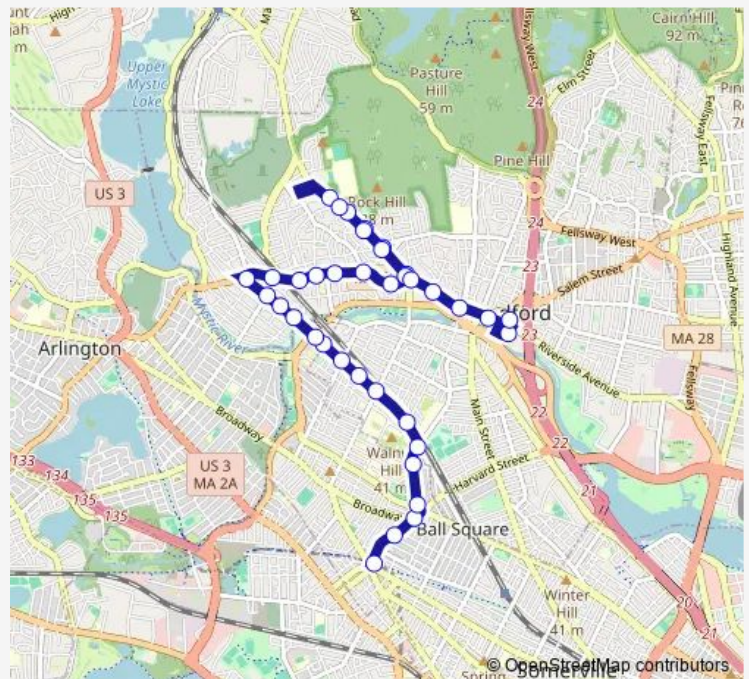

196 Boston Ave opp Stoughton St

Boston Ave @ Mystic Valley Pkwy

Boston Ave @ Arlington St

Boston Ave @ Holton St

Boston Ave @ Harvard Ave

Boston Ave @ High St

High St @ Harvard Ave

High St @ Canal St - W Medford Sq

High St @ Allston St

High St @ Mystic St

High St @ Hastings Ln

**Route schedule**

Davis — Medford Sq @ City Hall Parking lot

Monday	06:05-00:38 <sup>+1</sup>
Tuesday	06:05-00:06 <sup>+1</sup>
Wednesday	06:05-00:06 <sup>+1</sup>
Thursday	06:05-00:06 <sup>+1</sup>
Friday	06:05-00:06 <sup>+1</sup>
Saturday	06:35-00:38 <sup>+1</sup>
Sunday	07:05-23:55

**Route info**

Direction: Davis

Stops: 37

Trip Duration: 0 hour 28 min

94 — Medford Square - Davis Station

238 High St opp Essex St

305 Winthrop St

Winthrop St @ Lawrence Rd