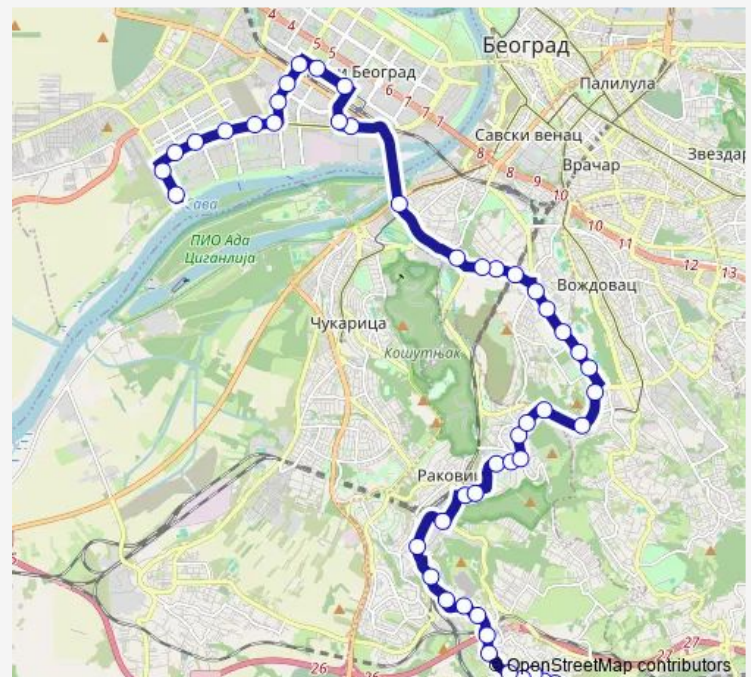

Milorada Jankovića Doce

Mz Resnik

13.Oktobra

Resnik /Izlaz/

Spomenik

Ispod Tunela

Kijevo

Deponija

### Route schedule

Resnik (Edvarda Griga) — Blok 45

Monday 05:00-24:00

Tuesday 05:00-24:00

Wednesday 05:00-24:00

Thursday 05:00-24:00

Friday 05:00-24:00

Saturday 05:15-23:45

### Route info

Direction: Resnik (Edvarda Griga)

Stops: 48

Trip Duration: 1 hour 7 min

Pere Velimirovića

Raška

Pet Solitera

Plivalište Banjica