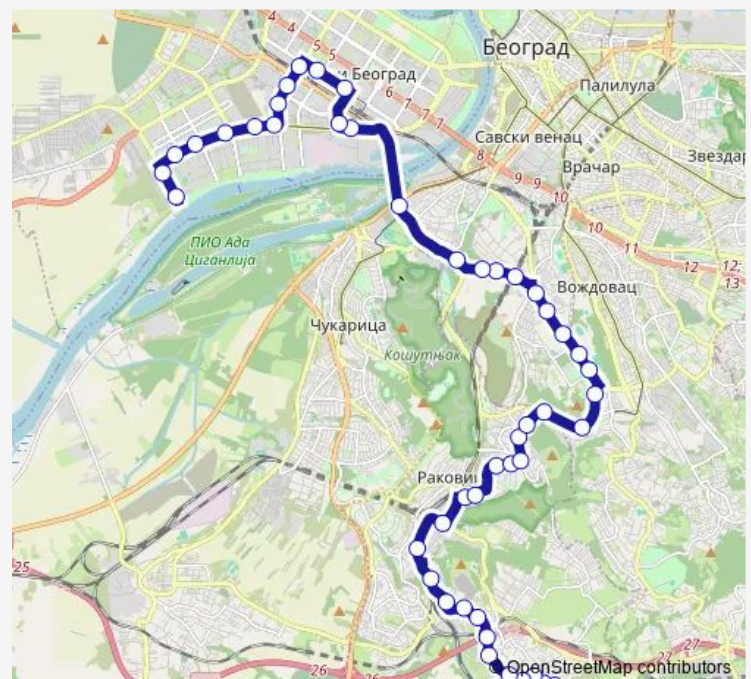

Vareška

Kanarevo Brdo

Srpskih Udarnih Brigada

Route schedule

Resnik (Edvarda Griga) — Blok 45

Monday 05:00-24:00

Tuesday 05:00-24:00

Wednesday 05:00-24:00

Thursday 05:00-24:00

Friday 05:00-24:00

Saturday 05:15-23:45

Sunday 05:15-23:45

Route info

Direction: Resnik (Edvarda Griga)

Stops: 48

Trip Duration: 1 hour 21 min

94 — Novi Beograd /Blok 45/ - Resnik /Edvarda Griga/

Pere Velimirovića

Raška

Pet Solitera

Plivalište Banjica

Vojnomedicinska Akademija

Banjica

Paje Adamova

Saturday 04:30-23:15

Sunday 04:30-23:15

Route info

Direction: Blok 45

Stops: 49

Trip Duration: 1 hour 12 min

Pet Solitera

Raška