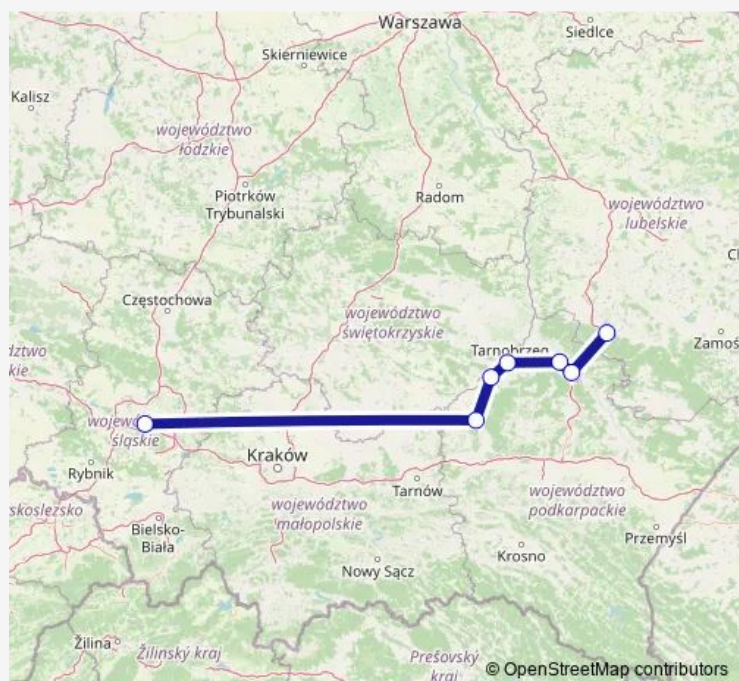

Bus 94 94-4 : Chorzow - Janow Lubenski

[Go to website](#)

Direction

Chorzów (Batory) — Janów Lubelski

7 stops

[Open route schedule](#)

Chorzów (Batory)

Mielec (PKS Wagabunda)

Baranów Sandomierski

Tarnobrzeg

Stalowa Wola

Nisko

Janów Lubelski

Route schedule

Chorzów (Batory) — Janów Lubelski

Monday	—
Tuesday	08:50
Wednesday	—
Thursday	—
Friday	08:50
Saturday	—
Sunday	—

Route info

Direction: Chorzów (Batory)

Stops: 7

Trip Duration: 5 hour 40 min

94 — 94-4 : Chorzow - Janow Lubenski

Direction

Janów Lubelski — Chorzów (Batory)

7 stops

[Open route schedule](#)

Janów Lubelski

Nisko

Stalowa Wola

Tarnobrzeg

Baranów Sandomierski

Mielec (PKS Wagabunda)

Chorzów (Batory)