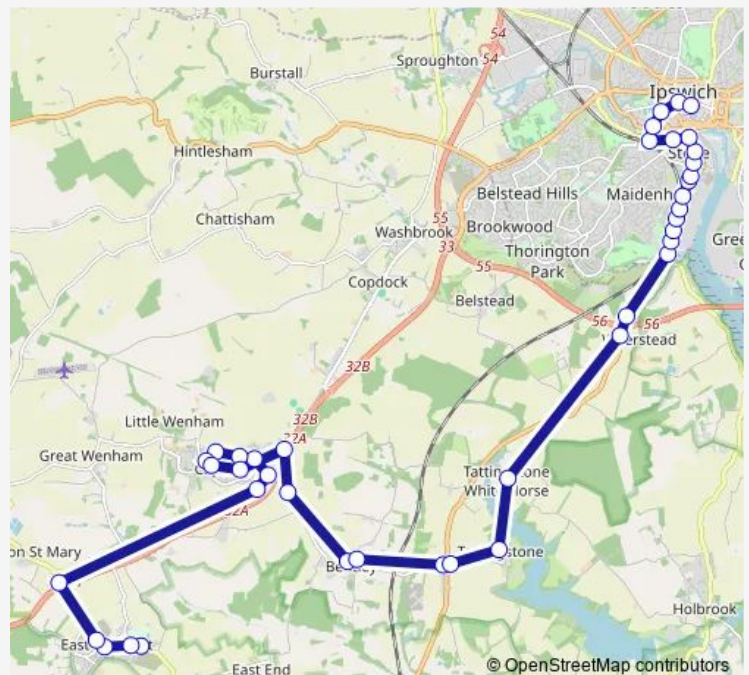

Thursday 09:10

Friday 09:10

Saturday —

Sunday —

Route info

Direction: High School

Stops: 40

Trip Duration: 0 hour 46 min

■ 94 — Ipswich - Tattingstone - East Bergholt

The Street

A14 Junction

Petrol Station

West Bank Terminal

Orwells

T H Moss

Port Gate 5

Subway

Brooklands

Sinclair Drive

Kenyon Street

Little Whip Street

Old Bell

Car Park

Railway Station

Saturday —

Sunday —

Route info

Direction: Old Cattle Market Bus Station

Stops: 39

Trip Duration: 0 hour 43 min

White Horse

Methodist Church