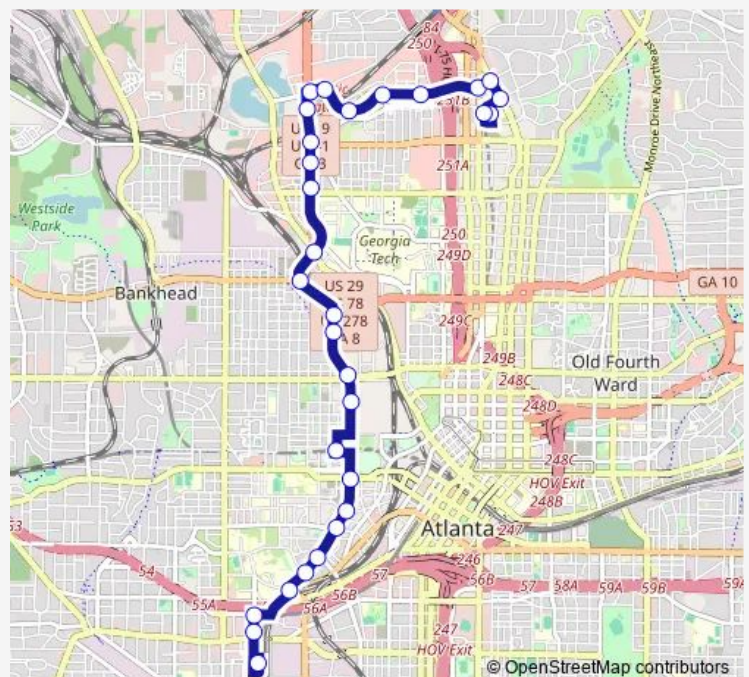

NORTHSIDE DR NW @ MARIETTA ST NW

NORTHSIDE DR NW @ 10TH ST NW

NORTHSIDE DR @ ETHEL ST

NORTHSIDE DR NW @ 14TH ST NW

NORTHSIDE DR @ 17TH ST

17TH ST NW @ NORTHSIDE DR NW

Route schedule

West END Station — Arts Center Station

Monday 05:20-24:00

Tuesday 05:20-24:00

Wednesday 05:20-24:00

Thursday 05:20-24:00

Friday 05:20-24:00

Saturday 05:20-24:00

Sunday 05:20-24:00

Route info

Direction: West END Station

Stops: 30

Trip Duration: 0 hour 30 min

94 — Northside Drive

17TH ST NW @ BISHOP ST NW

17TH ST NW @ VILLAGE ST

17TH ST NW @ STATE ST NW

17TH ST NW @ MARKET ST NW

Route info

Direction: Arts Center Station

Stops: 25

Trip Duration: 0 hour 26 min

W WHITEHALL ST SW @ RALPH D ABERNATHY BLVD
SW

West END Station

94 Bus time schedules and route maps are available in an offline PDF at busmaps.com. Use the busmaps.com website to see live bus times, train schedule or subway schedule, and step-by-step directions for all public transit in Atlanta