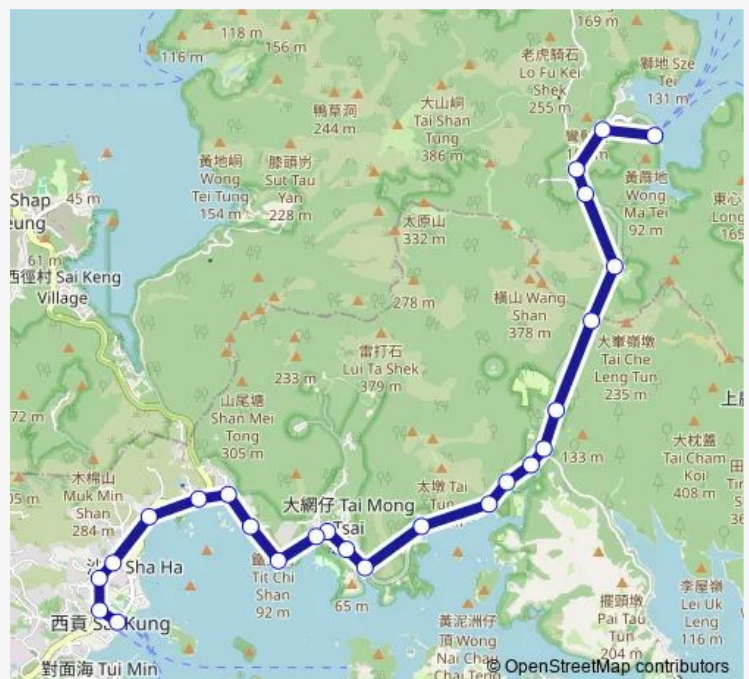

[Kmb] TSO WO Hang

[Kmb] TAI Mong Tsai Road Wong Chuk Wan

[Kmb] MAK Pin

[Kmb] TAI Wan

Route schedule

[Kmb] Wong Shek Pier BUS Terminus — [Ctb] SAI Kung|[Kmb] SAI Kung BUS Terminus

Monday	06:25-21:50
Tuesday	06:25-21:50
Wednesday	06:25-21:50
Thursday	06:25-21:50
Friday	06:25-21:50
Saturday	06:30-21:10
Sunday	07:30-21:10

Route info

Direction: [Kmb] Wong Shek Pier BUS Terminus

Stops: 25

Trip Duration: 0 hour 29 min

94 — Wong Shek Pier - SAI Kung

BusMaps

[Kmb] MUK MIN Shan

[Kmb] SHA KOK Mei

[Kmb] TAI Tan

[Kmb] TAI TAN Barbecue Site

Route schedule

[Ctb] SAI Kung|[Kmb] SAI Kung BUS Terminus — [Kmb] Wong Shek Pier BUS Terminus

Monday 05:45-20:40

Tuesday 05:45-20:40

Wednesday 05:45-20:40

Thursday 05:45-20:40

Friday 05:45-20:40

Saturday 06:00-20:30

Sunday 07:00-20:30

Route info

Direction: [Ctb] SAI Kung|[Kmb] SAI Kung BUS Terminus

Stops: 26

Trip Duration: 0 hour 29 min

[Kmb] Wong Shek Pier