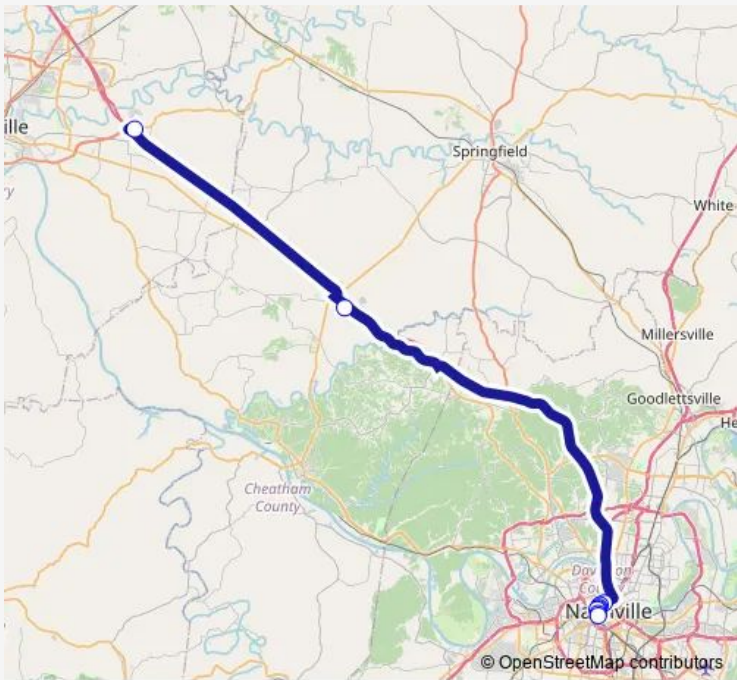

Bus 94 Clarksville

[Go to website](#)

Direction
 Clarksville Exit 11 Park AND Ride — Broadway AVE & 9TH AVE S Wb
 9 stops
[Open route schedule](#)

- Clarksville Exit 11 Park AND Ride
- Pleasant View Park AND Ride
- James Robertson Pkwy & GAY ST Wb
- Central 4TH AVE - BAY 20
- 6TH AVE & Deaderick ST Sb
- Union ST & 7TH AVE N Wb
- Union ST & Polk AVE Wb
- 9TH AVE N & Commerce ST Sb
- Broadway AVE & 9TH AVE S Wb

Route schedule
 Clarksville Exit 11 Park AND Ride — Broadway AVE & 9TH AVE S Wb

Monday	05:48-17:20
Tuesday	05:48-17:20
Wednesday	05:48-17:20
Thursday	05:48-17:20
Friday	05:48-17:20
Saturday	—
Sunday	—

Route info
 Direction: Clarksville Exit 11 Park AND Ride
 Stops: 9
 Trip Duration: 1 hour 8 min

Direction

Broadway & 10th AVE Eb — Clarksville Exit 11 Park AND Ride

6 stops

[Open route schedule](#)

Broadway & 10th AVE Eb

Union ST & 7TH AVE N Eb

6TH AVE N & Deaderick ST Nb

Central 5TH AVE - BAY 2

Friday 05:44-17:00

Saturday —

Sunday —

Route info

Direction: Broadway & 10th AVE Eb

Stops: 6

Trip Duration: 1 hour 18 min

94 Bus time schedules and route maps are available in an offline PDF at busmaps.com. Use the busmaps.com website to see live bus times, train schedule or subway schedule, and step-by-step directions for all public transit in Nashville