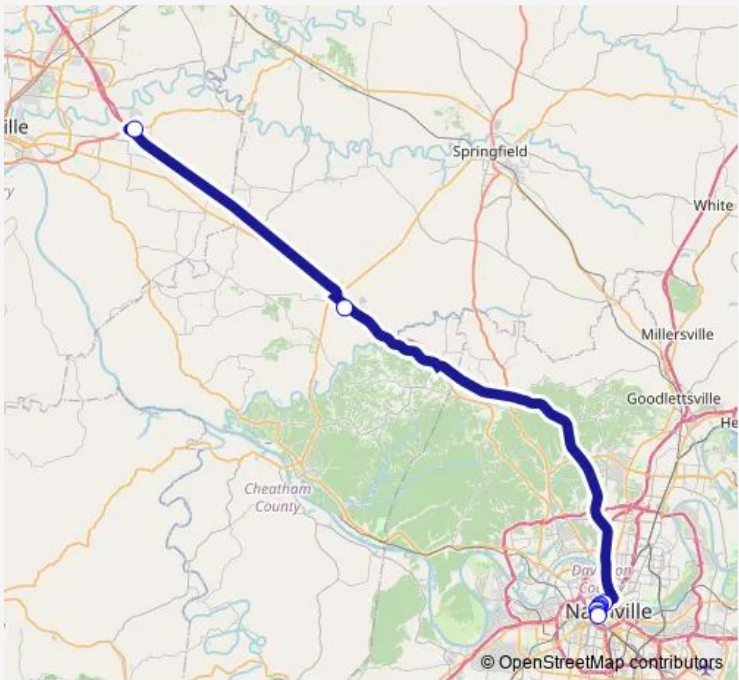

**Bus 94 Clarksville**

[Go to website](#)

**Direction**  
 Clarksville Exit 11 Park AND Ride — Broadway AVE & 9TH AVE S Wb  
 9 stops  
[Open route schedule](#)

- Clarksville Exit 11 Park AND Ride
- Pleasant View Park AND Ride
- James Robertson Pkwy & GAY ST Wb
- Central 4TH AVE - BAY 20
- 6TH AVE & Deaderick ST Sb
- Union ST & 7TH AVE N Wb
- Union ST & Polk AVE Wb
- 9TH AVE N & Commerce ST Sb
- Broadway AVE & 9TH AVE S Wb

**Route schedule**  
 Clarksville Exit 11 Park AND Ride — Broadway AVE & 9TH AVE S Wb

Monday	05:48-17:20
Tuesday	05:48-17:20
Wednesday	05:48-17:20
Thursday	05:48-17:20
Friday	05:48-17:20
Saturday	—
Sunday	—

**Route info**  
 Direction: Clarksville Exit 11 Park AND Ride  
 Stops: 9  
 Trip Duration: 1 hour 8 min

### Direction

Broadway & 10th AVE Eb — Clarksville Exit 11 Park AND Ride

6 stops

[Open route schedule](#)

Broadway & 10th AVE Eb

Union ST & 7TH AVE N Eb

6TH AVE N & Deaderick ST Nb

Central 5TH AVE - BAY 2