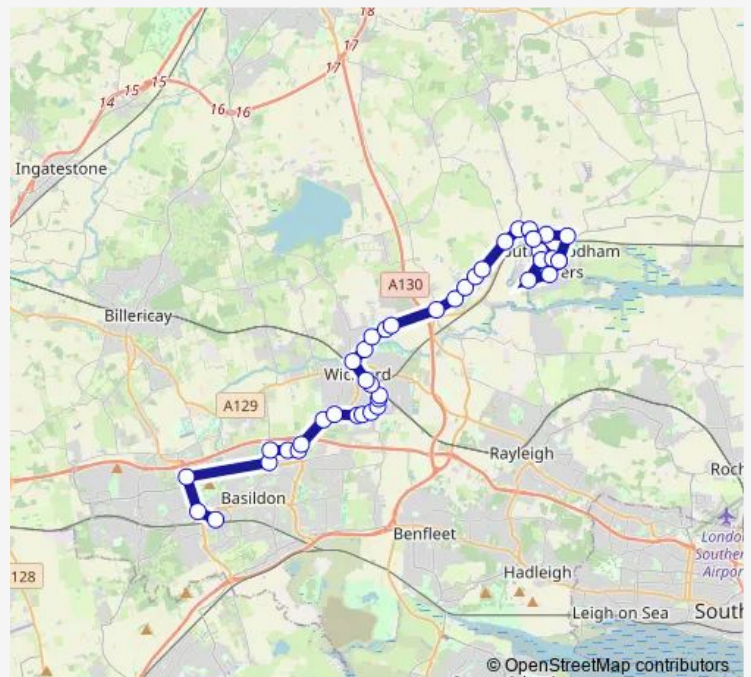

### Route schedule

Bus Station — The Turnpike west

Monday 06:11

Tuesday 06:11

Wednesday 06:11

Thursday 06:11

Friday 06:11

Saturday —

### Route info

Direction: Bus Station

Stops: 24

Trip Duration: 0 hour 28 min

94 — (South Woodham) - Wickford - Basildon

Lynfords Drive

The Chase

The Turnpike west

## Direction

Asda Store — Bus Station

36 stops

[Open route schedule](#)

Asda Store

Hallowell Down

Gandalfs Ride

Albert Road