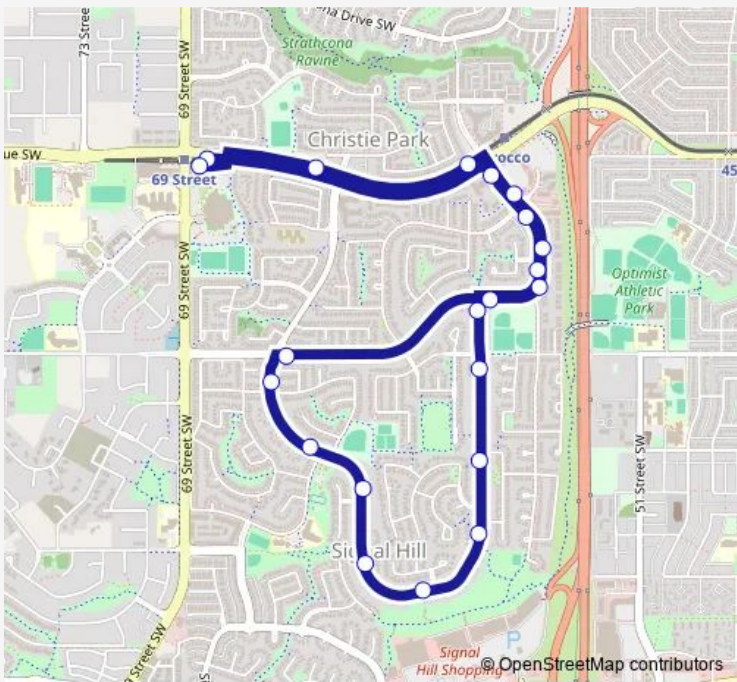

# Bus 94 Strathcona/Signal Hill

[Go to website](#)

**Direction**  
 69 Street West LRT Station — EB 17 AV SW @ 69 Street West LRT Station  
 18 stops  
[Open route schedule](#)

- 69 Street West LRT Station
- NB 69 ST SW @ Christie Estates Bv
- EB Strathcona DR @ Strathcona BV Sw
- NB Strathcona DR @ Strathcona DR Sw
- NB Strathcona DR @ Strathcona RD Sw
- EB Strathcona DR @ Strathcairn PL Sw
- EB Strathcona DR @ Stranraer PL Sw
- SB Strathcona DR @ Strathcona HL Sw
- SB Strathcona DR @ Strathcona CR Sw
- SB Strathcona DR @ Strathcona PL Sw
- SB Strathcona DR @ Strathlorne CR Sw
- WB Strathcona DR @ 58 ST Sw
- WB Strathcona DR @ Strathcona RD Sw
- WB Strathcona DR @ Stradbroke RI Sw
- WB Strathcona DR @ Strathcona DR Sw
- SB Strathcona BV @ Strathcona DR Sw
- SB 69 ST SW @ Christie Estates BV
- EB 17 AV SW @ 69 Street West LRT Station

Route schedule  
 69 Street West LRT Station — EB 17 AV SW @ 69 Street West LRT Station

Monday	05:17-23:30
Tuesday	05:17-23:30
Wednesday	05:17-23:30
Thursday	05:17-23:30
Friday	05:17-23:30
Saturday	06:19-21:19
Sunday	06:19-21:19

**Route info**  
 Direction: 69 Street West LRT Station  
 Stops: 18  
 Trip Duration: 0 hour 14 min

## Direction

EB 17 AV SW @ 69 Street West LRT Station — 69 Street West LRT Station

21 stops

[Open route schedule](#)

EB 17 AV SW @ 69 Street West LRT Station

SB Sirocco DR @ 17 AV Sw

EB Sirocco DR @ Signature WY Sw