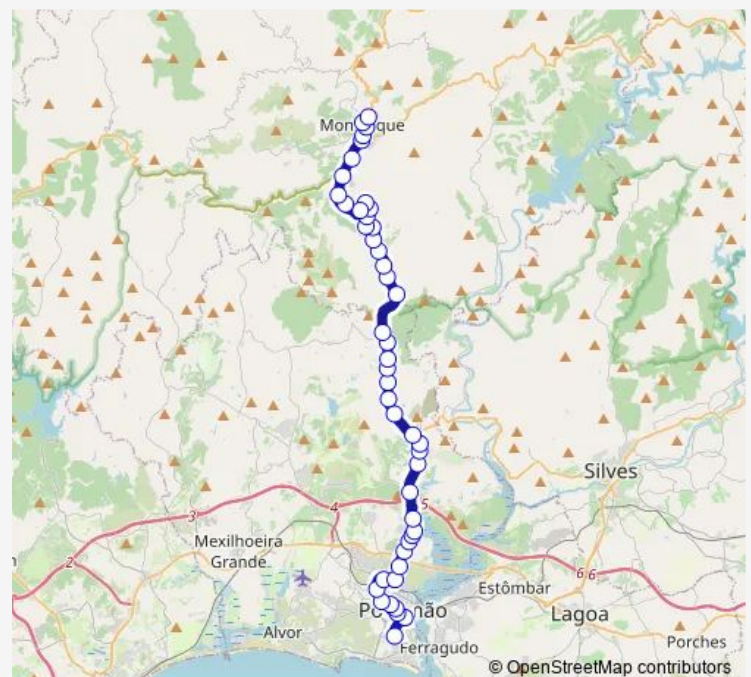

Torrinha (X Ribeira das Canas)

### Route schedule

Monchique (Descansa Pernas) — Portimão (Guanaré)

Monday 06:50-17:30

Tuesday 06:50-17:30

Wednesday 06:50-17:30

Thursday 06:50-17:30

Friday 06:50-17:30

Saturday 08:00-17:30

### Route info

Direction: Monchique (Descansa Pernas)

Stops: 45

Trip Duration: 0 hour 45 min

94 — Monchique – Portimão

Rasmalho (Norte)

Rasmalho Centro

Rasmalho (Sul)