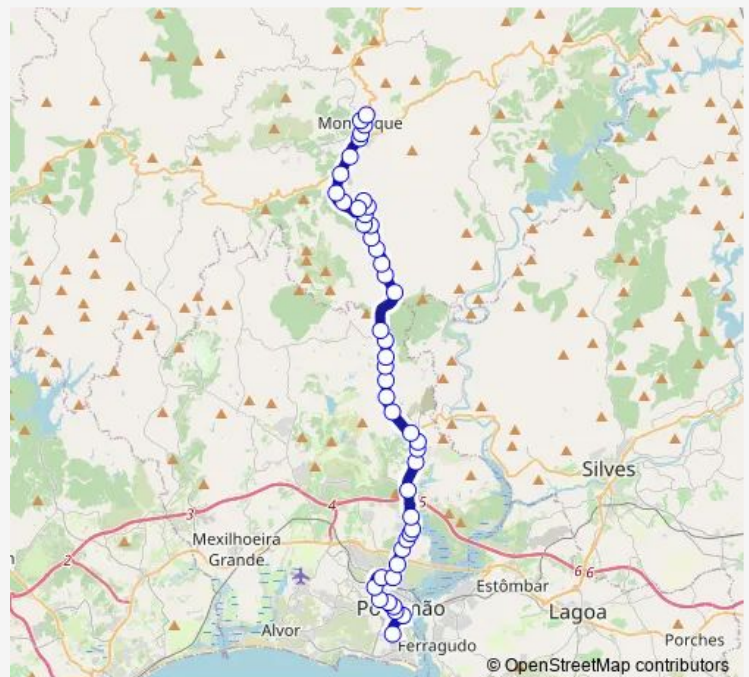

Torrinha (X Ribeira das Canas)

### Route schedule

Monchique (Descansa Pernas) — Portimão (Guanaré)

Monday 06:50-17:30

Tuesday 06:50-17:30

Wednesday 06:50-17:30

Thursday 06:50-17:30

Friday 06:50-17:30

Saturday 08:00-17:30

### Route info

Direction: Monchique (Descansa Pernas)

Stops: 45

Trip Duration: 0 hour 45 min

94 — Monchique – Portimão

Rasmalho (Norte)

Rasmalho Centro

Rasmalho (Sul)