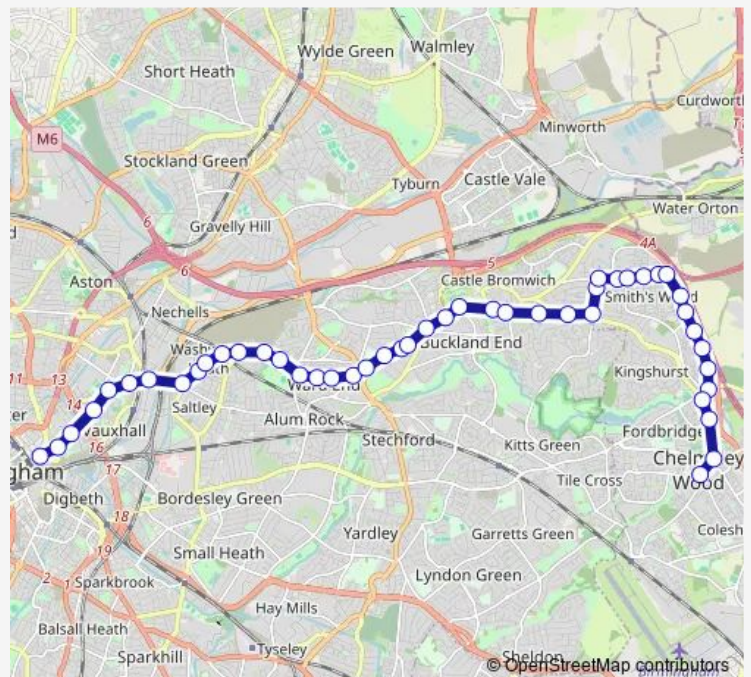

### Route schedule

Dale End — Chelmsley Interchange

Monday 00:15-23:45

Tuesday 00:15-23:45

Wednesday 00:15-23:45

Thursday 00:15-23:45

Friday 00:15-23:45

Saturday 00:15-23:45

### Route info

Direction: Dale End

Stops: 46

Trip Duration: 0 hour 45 min

94 — Birmingham - Chelmsley Wood via Ward End

Hodge Hill Common

Heath Way

Clock Garage