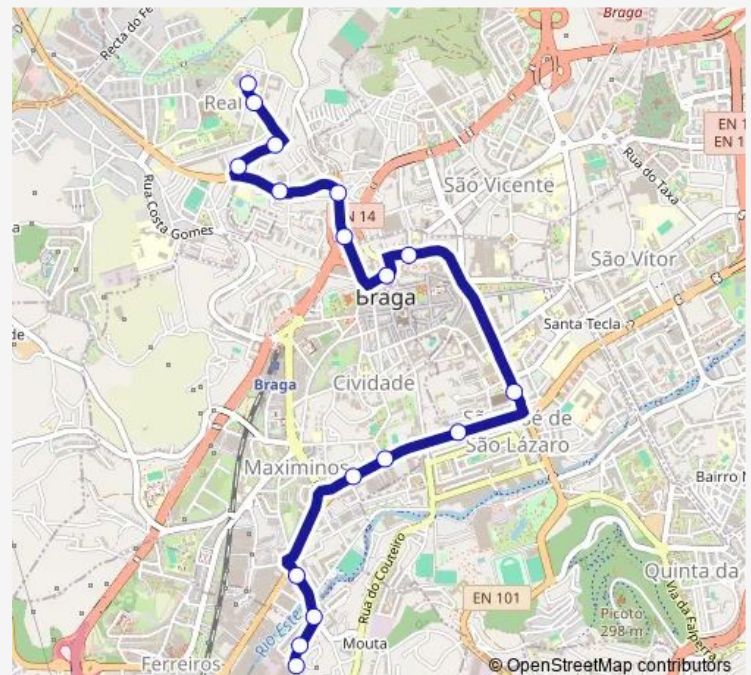

### Route schedule

S Jerónimo — Beato M Carvalho (Restauração)

Monday 07:25

Tuesday 07:25

Wednesday 07:25

Thursday 07:25

Friday 07:25

Saturday —

### Route info

Direction: S Jerónimo

Stops: 12

Trip Duration: 0 hour 15 min

94 — Ponte Pedrinha - Montélios

BusMaps

## Route info

Direction: S Jerónimo

Stops: 17

Trip Duration: 0 hour 30 min