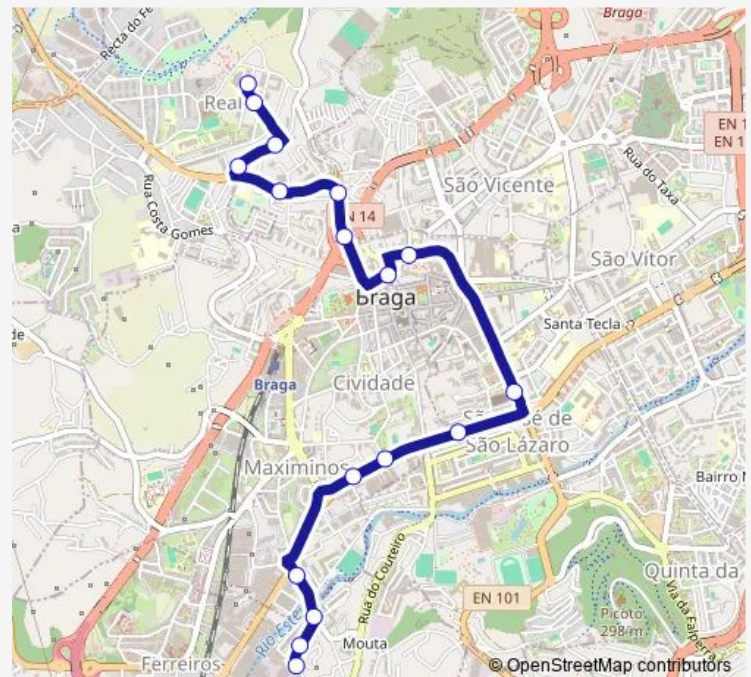

### Route schedule

S Jerónimo — Magalhaes Lima li

Monday 06:40-20:40

Tuesday 06:40-20:40

Wednesday 06:40-20:40

Thursday 06:40-20:40

Friday 06:40-20:40

Saturday —

### Route info

Direction: S Jerónimo

Stops: 17

Trip Duration: 0 hour 30 min

■ 94 — Ponte Pedrinha - Montélios

**Direction**

S Jerónimo — Beato M Carvalho (Restauração)

12 stops

## Route info

Direction: S Jerónimo

Stops: 12

Trip Duration: 0 hour 15 min