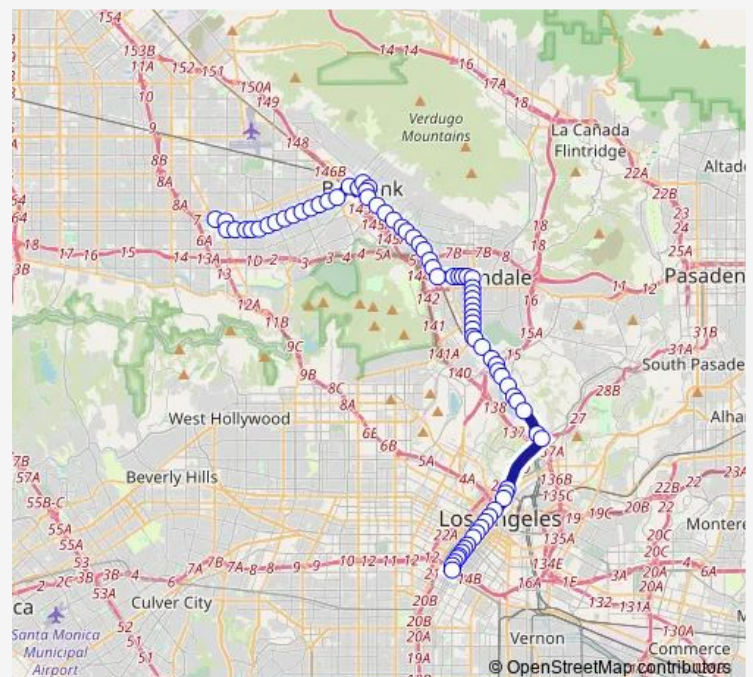

Olive / Glenoaks

Glenoaks / Verdugo

Verdugo / Third

Route schedule

North Hollywood Station — Terminal 28 - East Lot

Monday 04:49-01:45⁺¹

Tuesday 04:49-01:45⁺¹

Wednesday 04:49-01:45⁺¹

Thursday 04:49-01:45⁺¹

Friday 04:49-01:45⁺¹

Saturday 04:49-01:45⁺¹

Sunday 04:49-01:45⁺¹

Route info

Direction: North Hollywood Station

Stops: 76

Trip Duration: 1 hour 32 min

94 — Metro Local Line

BusMaps

San Fernando / Providencia

San Fernando / Alameda

San Fernando / Allen

San Fernando / Western

San Fernando / Sonora

San Fernando / Rosedale

San Fernando / Grandview

San Fernando / Flower

San Fernando / Highland

San Fernando / Doran

San Fernando / California

Broadway / San Fernando

Broadway / Pacific

Broadway / Columbus