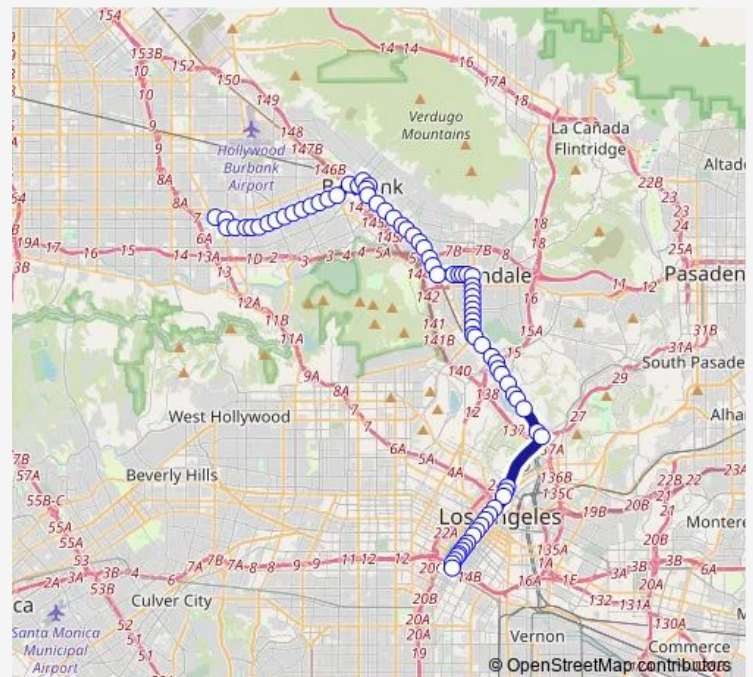

Olive / Glenoaks

Glenoaks / Verdugo

Verdugo / Third

Route schedule

North Hollywood Station — Terminal 28 - East Lot

Monday 04:49-01:45⁺¹

Tuesday 04:49-01:45⁺¹

Wednesday 04:49-01:45⁺¹

Thursday 04:49-01:45⁺¹

Friday 04:49-01:45⁺¹

Saturday 04:49-01:45⁺¹

Sunday 04:49-01:45⁺¹

Route info

Direction: North Hollywood Station

Stops: 76

Trip Duration: 1 hour 14 min

94 — Metro Local Line

BusMaps

San Fernando / Providencia

San Fernando / Alameda

San Fernando / Allen

San Fernando / Western

San Fernando / Sonora

San Fernando / Rosedale

San Fernando / Grandview

San Fernando / Flower

San Fernando / Highland

San Fernando / Doran

San Fernando / California

Broadway / San Fernando

Broadway / Pacific

Broadway / Columbus