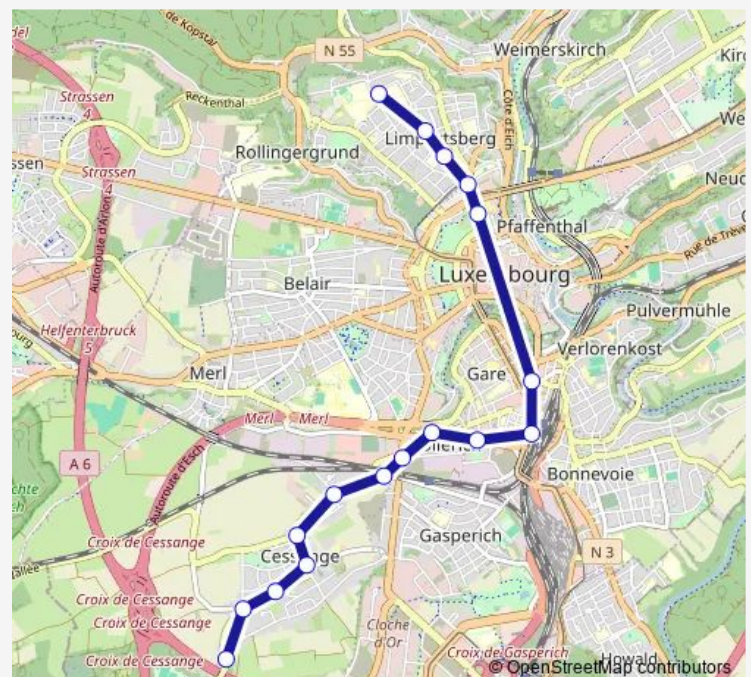

### Direction

Cessange, Rue de Leudelange — Limpertsberg, L.T.C.

17 stops

[Open route schedule](#)

Cessange, Rue de Leudelange

Cessange, Am Eck

Cessange, Duerf

Cessange, Kierch

### Route schedule

Cessange, Rue de Leudelange — Limpertsberg, L.T.C.

Monday 06:56-07:26

Tuesday 06:56-07:26

Wednesday 06:56-07:26

Thursday 06:56-07:26

Friday 06:56-07:26

Saturday —

### Route info

Direction: Cessange, Rue de Leudelange

Stops: 17

Trip Duration: 0 hour 32 min

94 Bus time schedules and route maps are available in an offline PDF at [busmaps.com](https://busmaps.com). Use the [busmaps.com](https://busmaps.com) website to see live bus times, train schedule or subway schedule, and step-by-step directions for all public transit in Luxembourg