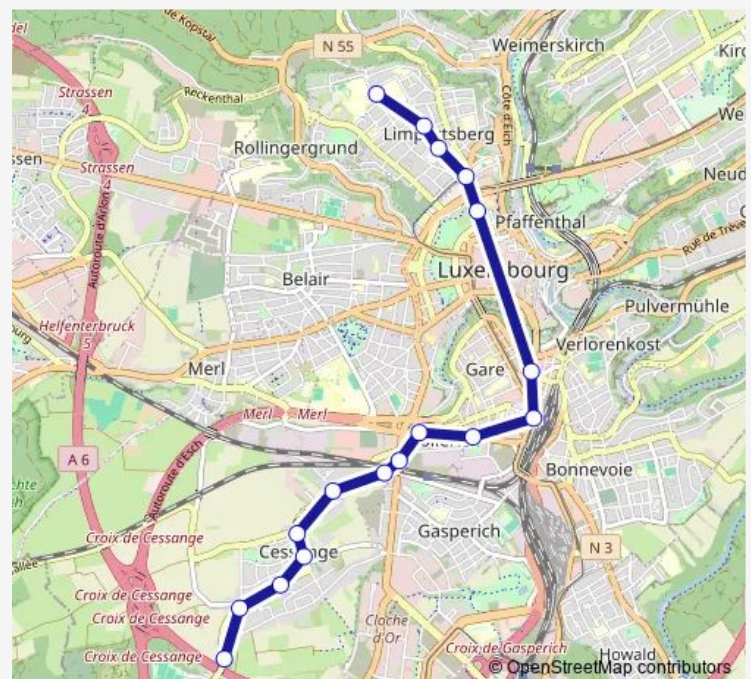

Bus 94

[Go to website](#)

Direction

Rue de Leudelange Quai 1 — LT du Centre

17 stops

[Open route schedule](#)

Rue de Leudelange Quai 1

Am Eck Quai 1

Gare Centrale Quai 1

Al Avenue Quai 1

Fondation Pescatore Quai 1

Theater Quai 1

Lycée de Garçons Quai 1

Alen Tramsschapp Quai 1

LT du Centre

Route schedule

Rue de Leudelange Quai 1 — LT du Centre

Monday 06:56-07:26

Tuesday 06:56-07:26

Wednesday 06:56-07:26

Thursday 06:56-07:26

Friday 06:56-07:26

Saturday —

Sunday —

Route info

Direction: Rue de Leudelange Quai 1

Stops: 17

TrIP Duration: 0 hour 32 min

94 Bus time schedules and route maps are available in an offline PDF at busmaps.com. Use the busmaps.com website to see live bus times, train schedule or subway schedule, and step-by-step directions for all public transit in Luxembourg