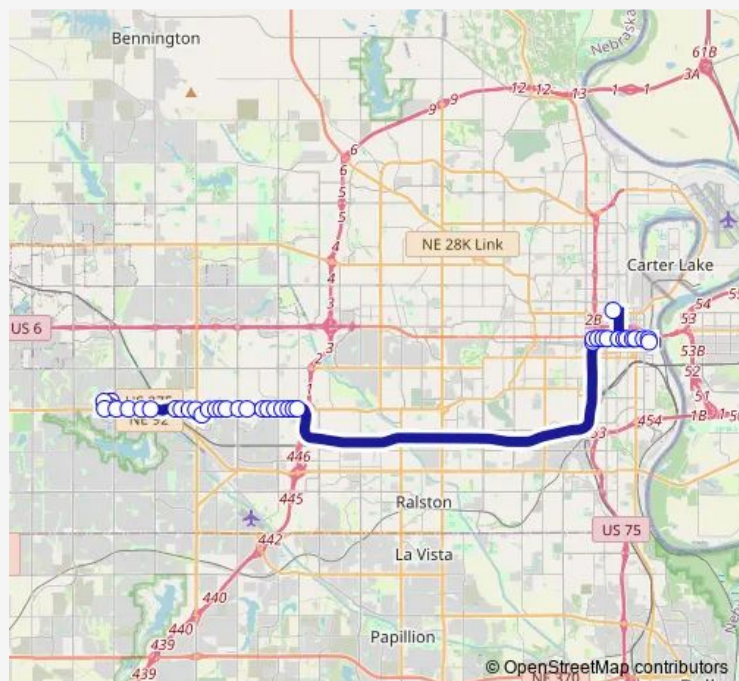

16th & Dodge Ne

20th & Dodge Nw

24th & Dodge Ne

26th Ave & Dodge Nw

Park Ave & Dodge Ne

30th & Dodge Ne

114th & W Center Nw

Westwood Ln & W Center Nw

138th & W Center Nw

### Route schedule

22nd & Cuming Se — Lakeside Park & Ride Sw

Monday	17:01
Tuesday	17:01
Wednesday	17:01
Thursday	17:01
Friday	17:01
Saturday	—
Sunday	—

### Route info

Direction: 22nd & Cuming Se

Stops: 35

Trip Duration: 0 hour 52 min

143rd Plz & Oakview Dr Nw

Oakview Park & Ride Nw

144th & Oakview Dr Ne

144th & W Center Nw