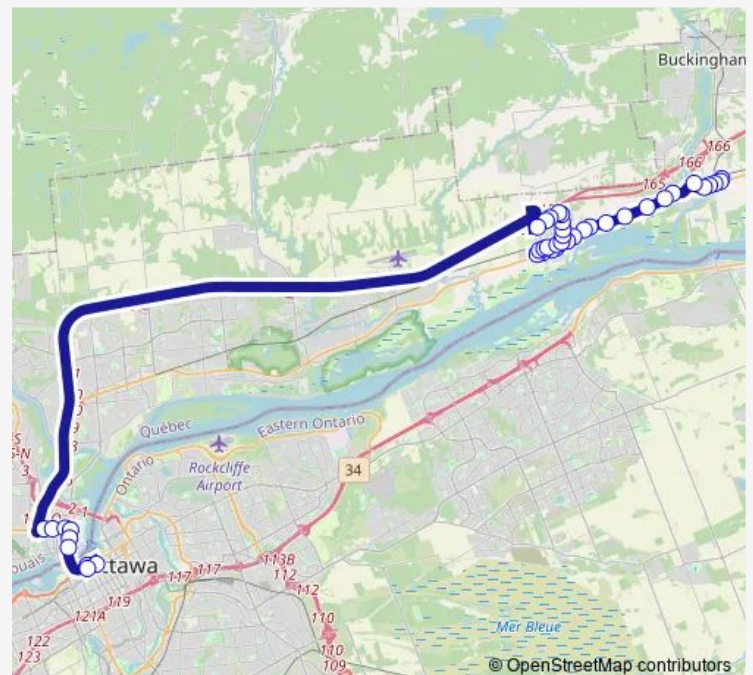

### Route schedule

de l'Aréna/Lombard — Station Lyon

Monday 05:25

Tuesday 05:25

Wednesday 05:25

Thursday 05:25

Friday 05:25

Saturday —

### Route info

Direction: de l'Aréna/Lombard

Stops: 41

Trip Duration: 0 hour 48 min

■ 94 — Masson-Angers

BusMaps

du Progrès/de Liesse

du Progrès/Laurette-Routhier