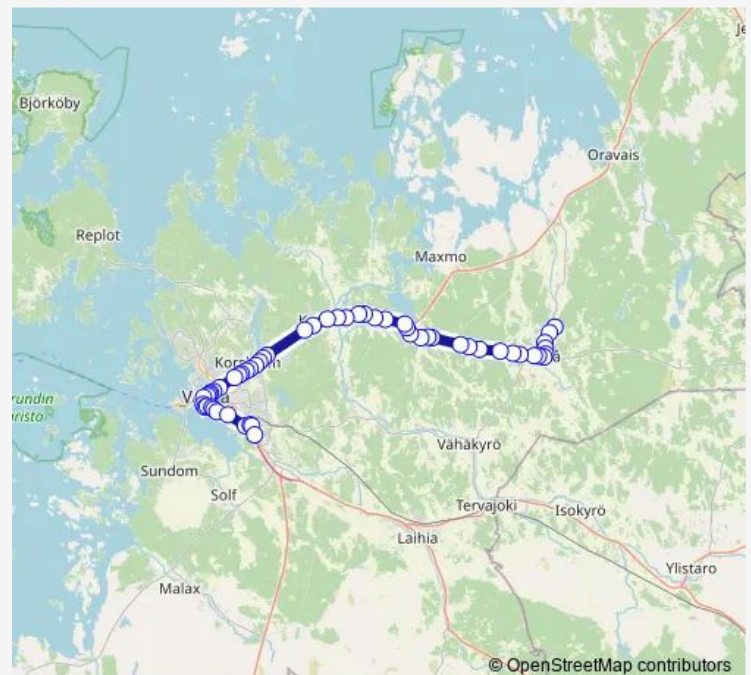

### Route schedule

Norrvalla — Kuninkaankartanontie E

Monday 07:45

Tuesday 07:45

Wednesday 07:45

Thursday 07:45

Friday 07:45

Saturday —

### Route info

Direction: Norrvalla

Stops: 55

Trip Duration: 1 hour 0 min

■ Vöyri - Vanha Vaasa

BusMaps

Långstranden L

Hagnäs-Mälsorvägen L