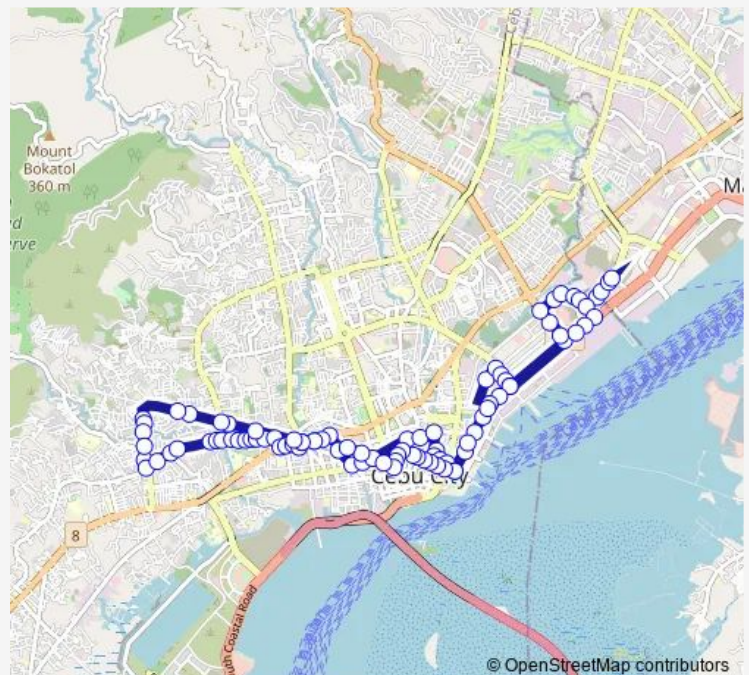

Natalio Bacalso Avenue&Natalio Bacalso Avenue

(nodata)&Tres de Abril Street

Vicente Rama Avenue&Natalio Bacalso Avenue

Natalio Bacalso Avenue&(nodata)

### Route schedule

(nodata)&F. Llamas St. — (nodata)&F. Llamas St.

Monday 06:00-23:15

Tuesday 06:00-23:15

Wednesday 06:00-23:15

Thursday 06:00-23:15

Friday 06:00-23:15

Saturday 06:00-23:15

Sunday 06:00-23:15

### Route info

Direction: (nodata)&F. Llamas St.

Stops: 91

Trip Duration: 0 hour 42 min

LABANGON - PANGANIBAN - COLON - SM - NBT

Sanciangko&Sanciangko

(nodata)&Osmena Boulevard

J. Climaco Street&Colon