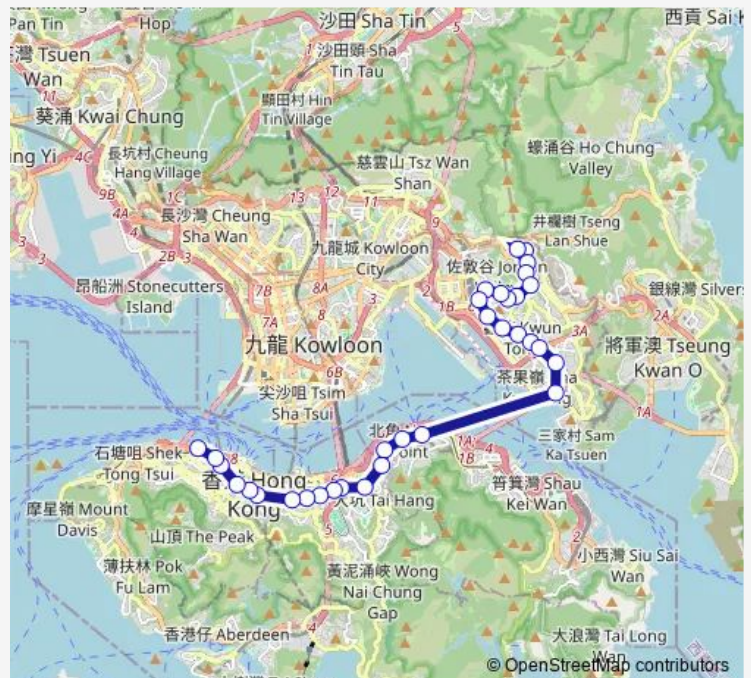

Route schedule

[Kmb+Ctb] Shun LEE BUS Terminus/
Shun LEE Estate|[Kmb] Shun LEE BUS Terminus — [Ctb] Central (Macau Ferry)|[Kmb+Ctb] Macau Ferry BUS Terminus/
Central (Macau Ferry)

Monday	00:15-05:35
Tuesday	00:15-05:35
Wednesday	00:15-05:35
Thursday	00:15-05:35
Friday	00:15-05:35
Saturday	00:15-05:35
Sunday	00:15-05:35

Route info

Direction: [Kmb+Ctb] Shun LEE BUS Terminus/
Shun LEE Estate|[Kmb] Shun LEE BUS Terminus

Stops: 33

Trip Duration: 1 hour 12 min

N619 — Shun LEE - Central (Macau Ferry)

[Kmb+Ctb] Millennium City/
Millennium City, Kwun Tong Road[[Kmb] Millennium City