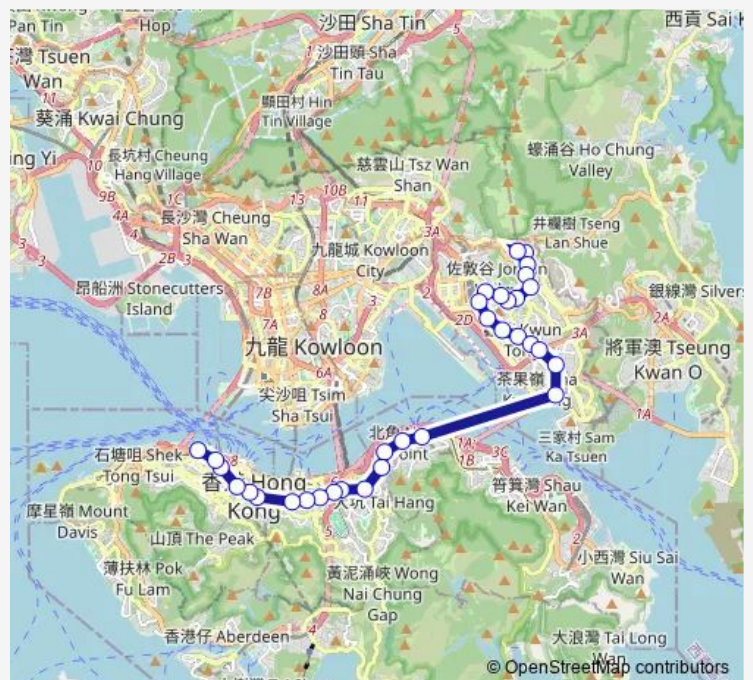

### Route schedule

[Kmb+Ctb] Shun LEE BUS Terminus/<Br>Shun LEE Estate|[Kmb] Shun LEE BUS Terminus — [Ctb] Central (Macau Ferry)|[Kmb+Ctb] Macau Ferry BUS Terminus/<Br>Central (Macau Ferry)

Monday	00:15-05:35
Tuesday	00:15-05:35
Wednesday	00:15-05:35
Thursday	00:15-05:35
Friday	00:15-05:35
Saturday	00:15-05:35
Sunday	00:15-05:35

### Route info

Direction: [Kmb+Ctb] Shun LEE BUS Terminus/<Br>Shun LEE Estate|[Kmb] Shun LEE BUS Terminus

Stops: 33

Trip Duration: 1 hour 8 min

N619 — Shun LEE - Central (Macau Ferry)

[Kmb+Ctb] Millennium City/<Br>Millennium City, Kwun Tong Road[[Kmb] Millennium City