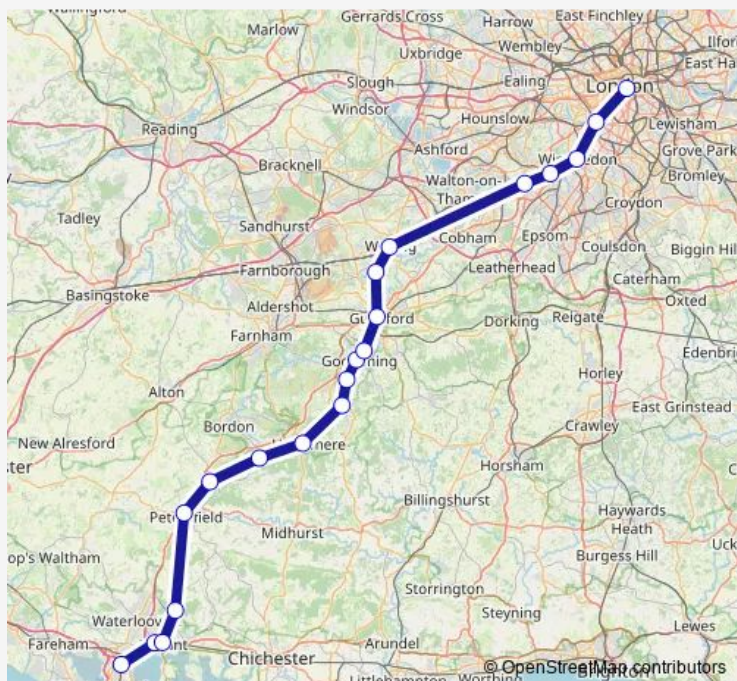

Rail Sw:Hls->Wat SW train service from HLS to Wat

[Go to website](#)

Direction

Hilsea — London Waterloo

20 stops

[Open route schedule](#)

- Hilsea
- Bedhampton
- Havant
- Rowlands Castle
- Petersfield
- Liss
- Liphook
- Haslemere
- Witley
- Milford (Surrey)
- Godalming
- Farncombe
- Guildford
- Worplesdon
- Woking
- Surbiton
- New Malden
- Wimbledon
- Clapham Junction
- London Waterloo

Route schedule

Hilsea — London Waterloo

Monday	06:40
Tuesday	06:40
Wednesday	06:40
Thursday	06:40
Friday	06:40
Saturday	—
Sunday	—

Route info

Direction: Hilsea

Stops: 20

Trip Duration: 2 hour 1 min

Sw:Hls->Wat — SW train service from HLS to Wat

Sw:Hls->Wat Rail time schedules and route maps are available in an offline PDF at busmaps.com. Use the busmaps.com website to see live bus times, train schedule or subway schedule, and step-by-step directions for all public transit in London