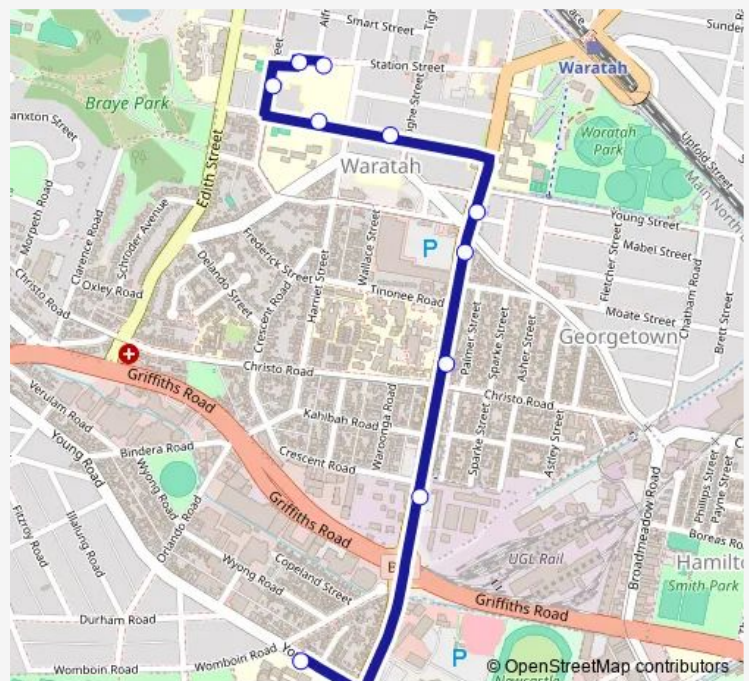

### Direction

St Phillip's College, Station St — Lambton High School, Young Rd

10 stops

[Open route schedule](#)

St Phillip's College, Station St

St Phillip's College Before Bridge St

Bridge St After Station St

St Philip's College, High St

High St Before Tighe St

Turton Rd Before Georgetown Rd

Turton Rd Opp Waratah Village Shopping Centre

Turton Rd Before Christo Rd

Turton Rd Opp Crescent Rd

Lambton High School, Young Rd

### Route schedule

St Phillip's College, Station St — Lambton High School, Young Rd

Monday	15:07
Tuesday	15:07
Wednesday	15:07
Thursday	15:07
Friday	15:07
Saturday	—
Sunday	—

### Route info

Direction: St Phillip's College, Station St

Stops: 10

Trip Duration: 0 hour 12 min

6295 School Bus time schedules and route maps are available in an offline PDF at [busmaps.com](https://busmaps.com). Use the [busmaps.com](https://busmaps.com) website to see live bus times, train schedule or subway schedule, and step-by-step directions for all public transit in Newcastle