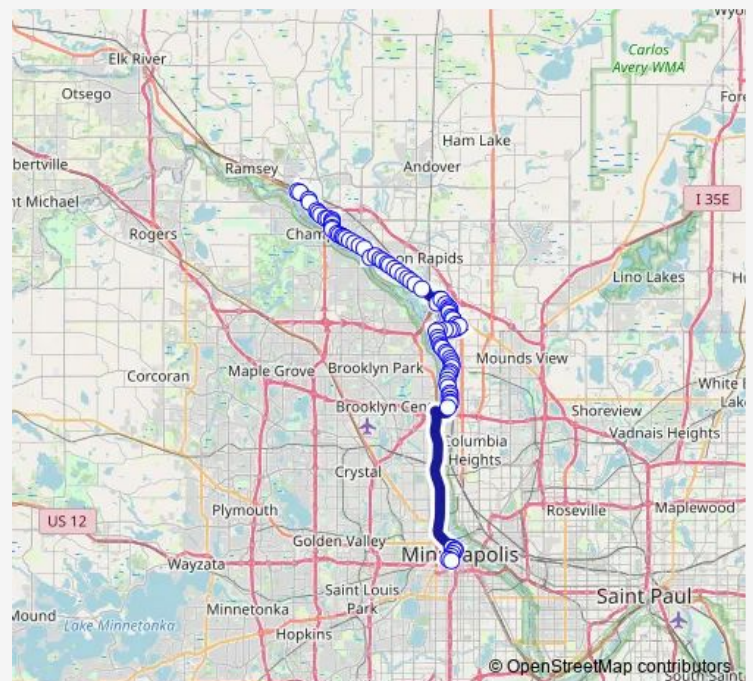

5th Ave & Jefferson St

5th Ave & Washington St

5th Ave & Military Rd

East River Rd & 7th Ave

East River Rd & Kings Lane

East River Rd & Queens Lane

Coon Rapids Blvd & Eldorado St

Coon Rapids Blvd & Dakotah St

Coon Rapids Blvd & Blackfoot St

Coon Rapids Blvd & Round Lake Blvd

### Route schedule

Anoka Tech College & Main Entrance — Leamington Ramp & Upper Level - Layover

Monday 05:35-20:08

Tuesday 05:35-20:08

Wednesday 05:35-20:08

Thursday 05:35-20:08

Friday 05:35-20:08

Saturday 08:24-17:44

### Route info

Direction: Anoka Tech College & Main Entrance

Stops: 85

Trip Duration: 1 hour 13 min

852

Coon Rapids Blvd & Oakmont Apts

Coon Rapids Blvd & Pheasant Ridge Dr

111th Ave NW & Mississippi Blvd Nw