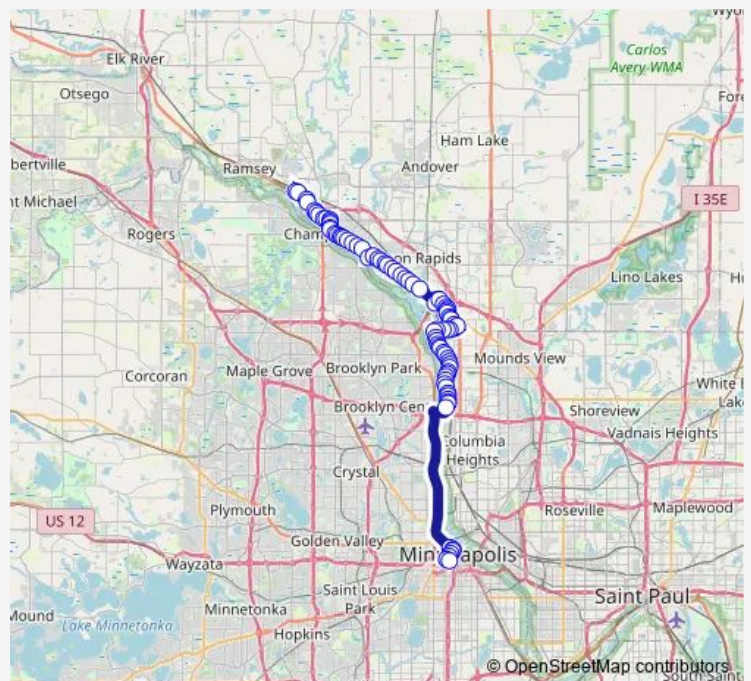

5th Ave & Jefferson St

5th Ave & Washington St

5th Ave & Military Rd

East River Rd & 7th Ave

East River Rd & Kings Lane

East River Rd & Queens Lane

Coon Rapids Blvd & Eldorado St

Coon Rapids Blvd & Dakotah St

Coon Rapids Blvd & Blackfoot St

Coon Rapids Blvd & Round Lake Blvd

### Route schedule

Anoka Tech College & Main Entrance — Leamington Ramp & Upper Level - Layover

Monday 05:35-20:08

Tuesday 05:35-20:08

Wednesday 05:35-20:08

Thursday 05:35-20:08

Friday 05:35-20:08

Saturday 08:24-17:44

### Route info

Direction: Anoka Tech College & Main Entrance

Stops: 85

Trip Duration: 1 hour 24 min

852

Coon Rapids Blvd & Oakmont Apts

Coon Rapids Blvd & Pheasant Ridge Dr

111th Ave NW & Mississippi Blvd NW