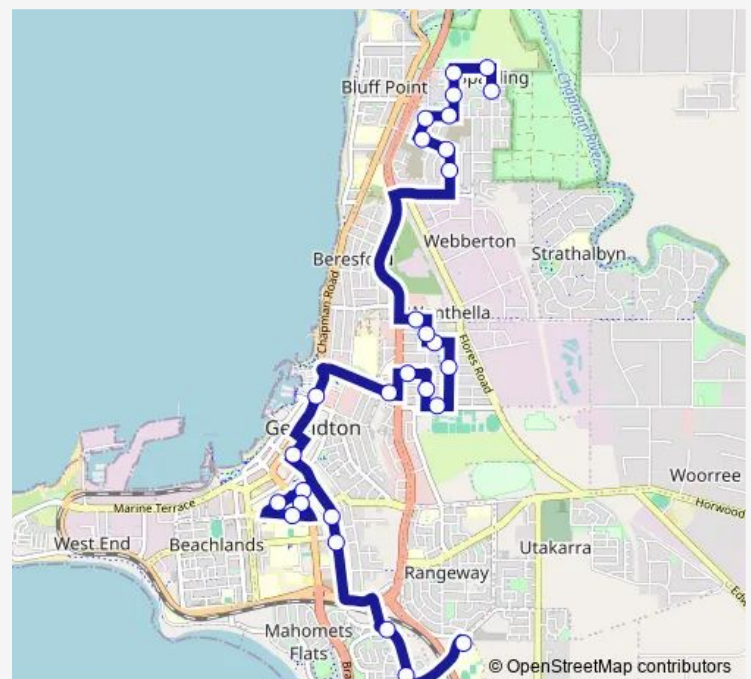

Chapman Rd After Durlacher St

Route schedule

Drew St Before Pollett St — School Access Rd Champion Bay Shs

Monday 07:34-16:03

Tuesday 07:34-16:03

Wednesday 07:34-16:03

Thursday 07:34-16:03

Friday 07:34-16:03

Saturday 08:33-14:33

Sunday —

Route info

Direction: Drew St Before Pollett St

Stops: 33

Trip Duration: 0 hour 46 min

Lester Av Before Fitzgerald St

Fitzgerald St After Sanford St

Augustus St After Fitzgerald St

Maitland St After Augustus St

Cathedral Av After Maitland St

Carson Tce Geraldton Senior College

Fitzgerald St Before Shenton St

Fitzgerald St After Shenton St

Fitzgerald St Tafe Geraldton Campus

Rifle Range Rd After Birch St

Rifle Range Rd After Felicia St

School Access Rd Champion Bay Shs

Direction

School Access Rd Champion Bay Shs — Drew St After Bennet St

28 stops

[Open route schedule](#)

School Access Rd Champion Bay Shs