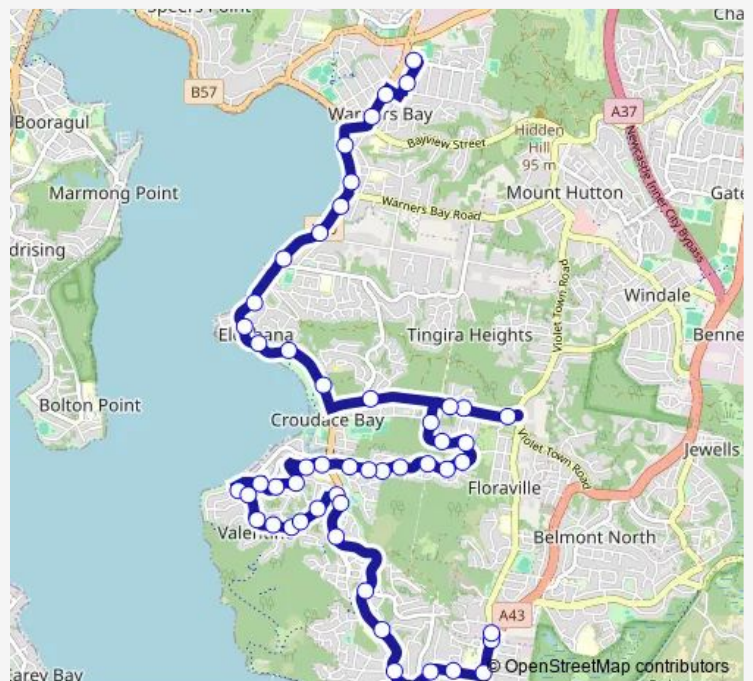

Croudace Bay Rd Before Lindsay Av

Croudace Bay Rd At Andrew Rd

Andrew Rd After Berringar Rd

Andrew Rd Before Redondo Rd

Andrew Rd Before Leichhardt Rd

Andrew Rd At Roma Rd

Andrew Rd At Frederick St

Andrew Rd Opp Christopher Av

Andrew Rd At Victor Av

Berringar Rd At Allambee Pl

Lurnea Cres After Allambee Pl

Route schedule

Belmont Bus Depot, Floraville Rd — Warners Bay High School, Myles Av

Monday	07:40
Tuesday	07:40
Wednesday	07:40
Thursday	07:40
Friday	07:40
Saturday	—
Sunday	—

Route info

Direction: Belmont Bus Depot, Floraville Rd

Stops: 50

Trip Duration: 0 hour 36 min

Riawena St At Lurnea Cres

Tallawalla Rd After Berringar Rd

Tallawalla Rd Opp Valentine Public School

Tingira Dr At Wyndham Way

King St After Charles St

Direction

Warners Bay High School, Myles Av — Belmont Bus Depot, Floraville Rd

52 stops

[Open route schedule](#)

Warners Bay High School, Myles Av

Yorston St Before East St

King St After Pring St